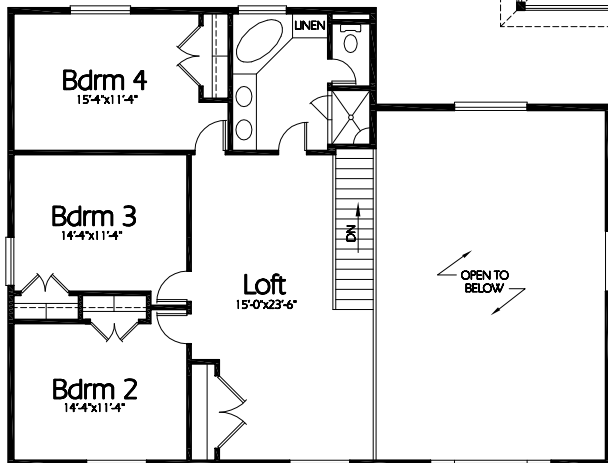

Front Elevation

Main Level

1744 Sq. Feet

Upper Level

1115 Sq. Feet

Plan TS-2859b

Overall Dimensions 88'-0" x 58'-0"
 2859 Finished Sq. Feet
 Room Sizes Shown Are Approximate

*Hearthstone
 Home Design*