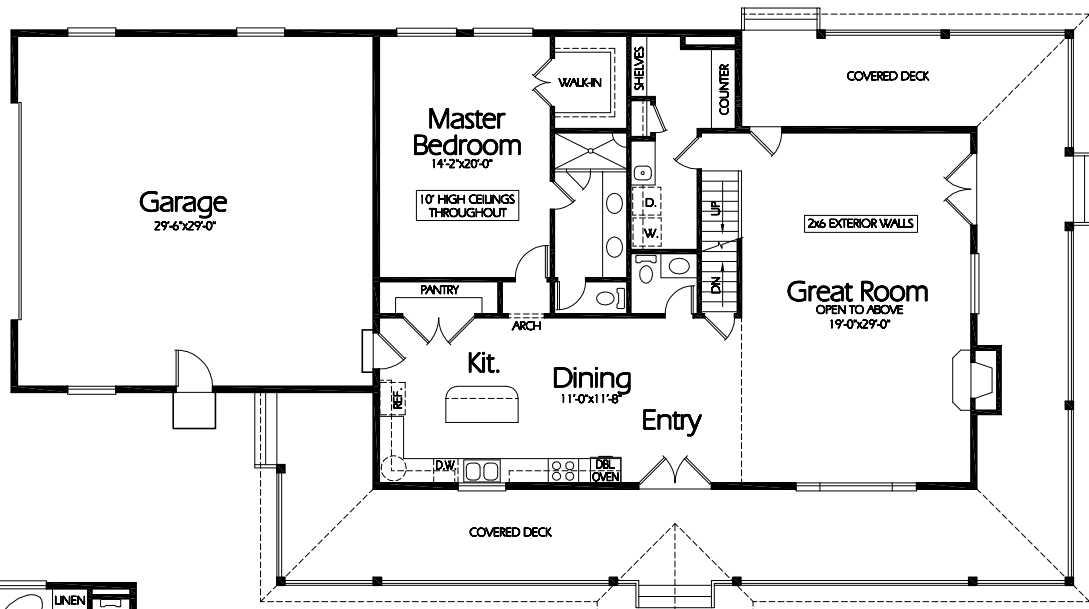

Front Elevation

Main Level

1744 Sq. Feet

Upper Level

1115 Sq. Feet

Plan TS-2859b

Overall Dimensions 88'-0" x 58'-0"
 2859 Finished Sq. Feet
 Room Sizes Shown Are Approximate

*Hearthstone
 Home Design*