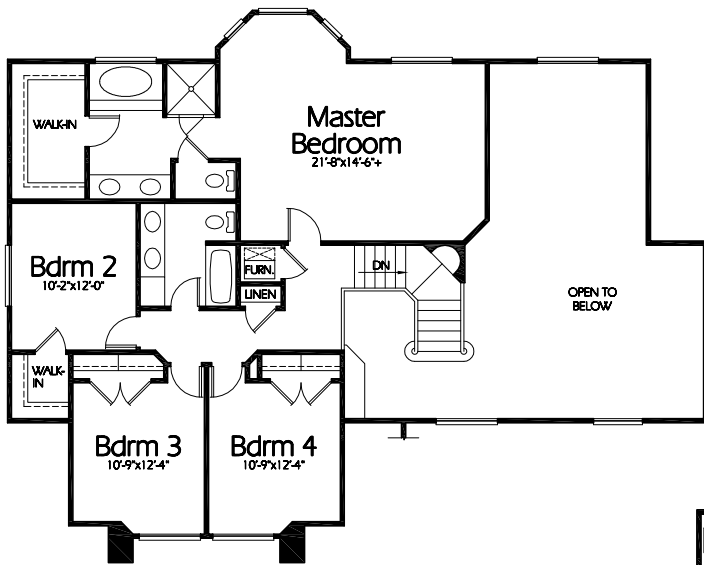

TS-2785a

Upper Level
1236 Sq. Feet

Main Level
1556 Sq. Feet

Plan TS-2785a

Overall Dimensions 68'-0" x 47'-6"
2792 Finished Sq. Feet
Room Sizes Shown Are Approximate

*Hearthstone
Home Design*

94 North 100 West - Bountiful, Utah 84010
Phone: (801) 298-2505 - Fax: (801) 298-3077
www.hearthstonedesign.com