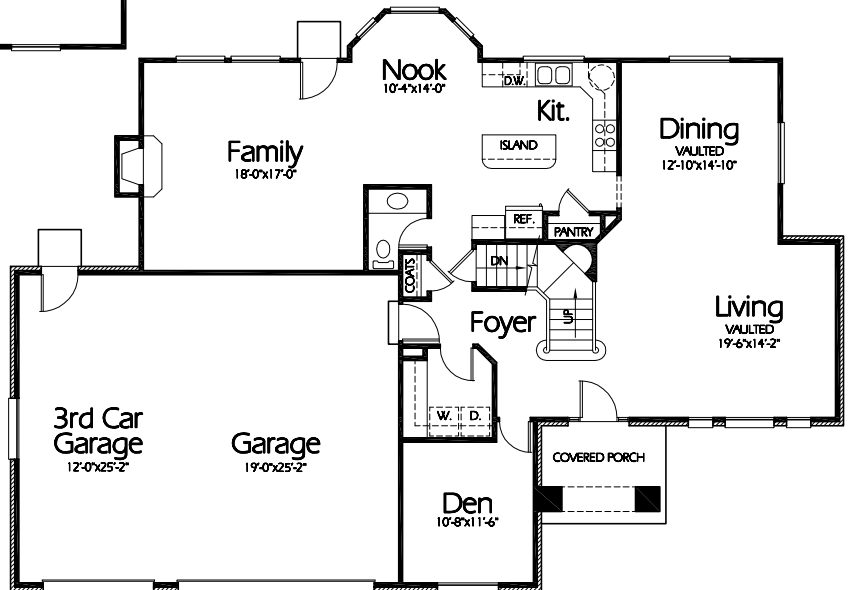

TS-2785a

Upper Level
1236 Sq. Feet

Main Level
1556 Sq. Feet

Plan TS-2785a

Overall Dimensions 68'-0" x 47'-6"
2792 Finished Sq. Feet
Room Sizes Shown Are Approximate

*Hearthstone
Home Design*

94 North 100 West - Bountiful, Utah 84010
Phone: (801) 298-2505 - Fax: (801) 298-3077
www.hearthstonedesign.com