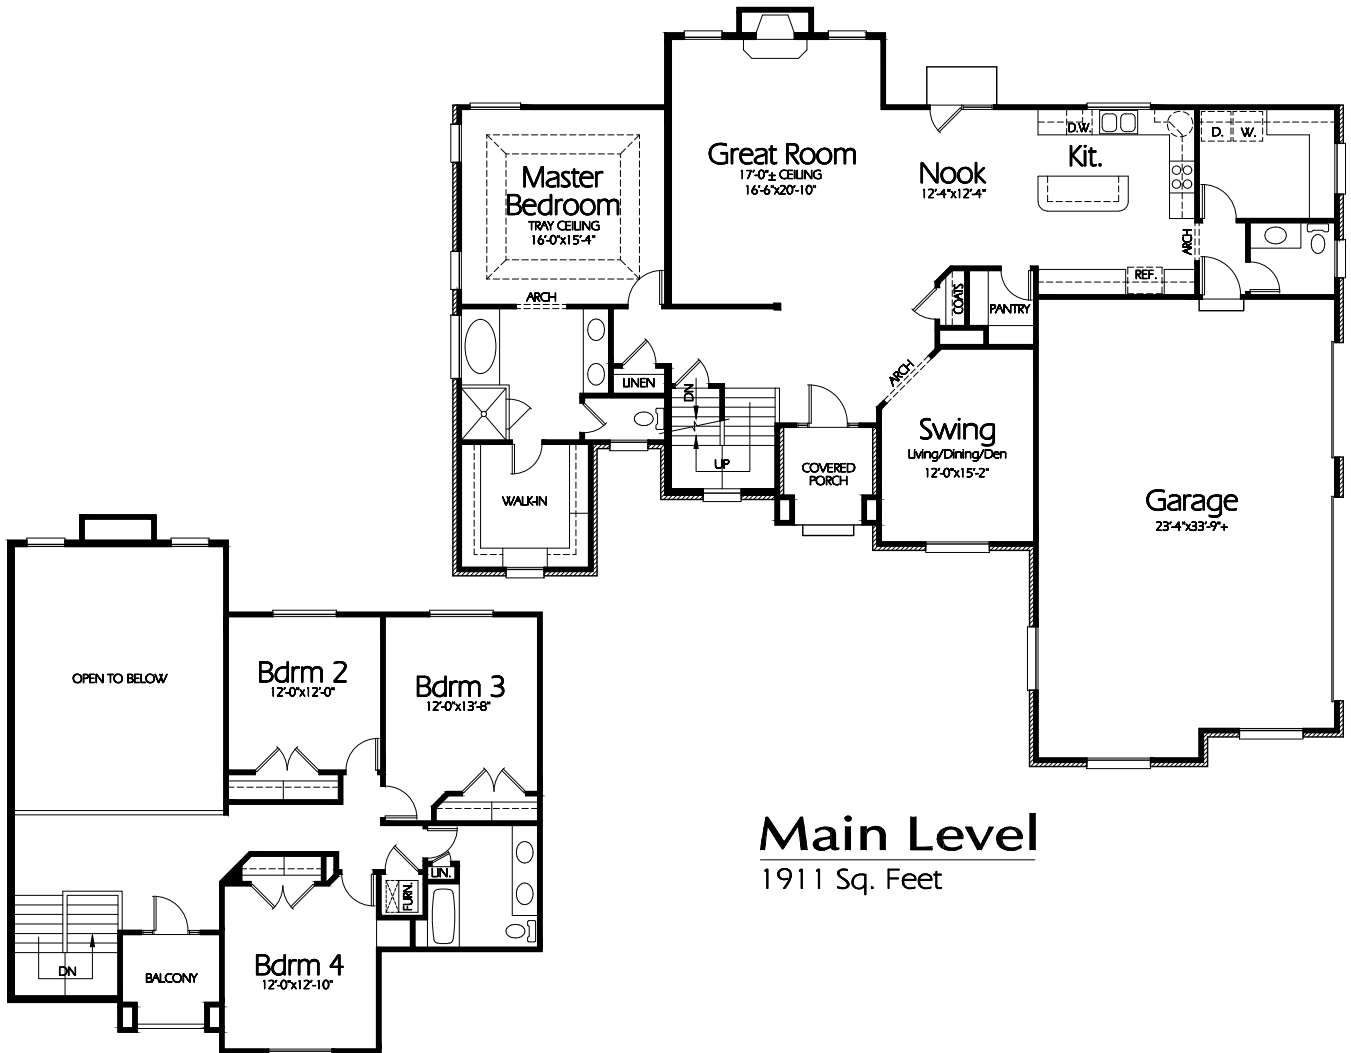

TS-2775b

**Main Level**  
1911 Sq. Feet

**Upper Level**  
902 Sq. Feet

**Plan TS-2775b**

Overall Dimensions 70'-0" x 59'-8"  
2813 Finished Sq. Feet  
Room Sizes Shown Are Approximate

*Hearthstone  
Home Design*  
94 North 100 West - Bountiful, Utah 84010  
Phone: (801) 298-2505  
www.hearthstonedesign.com