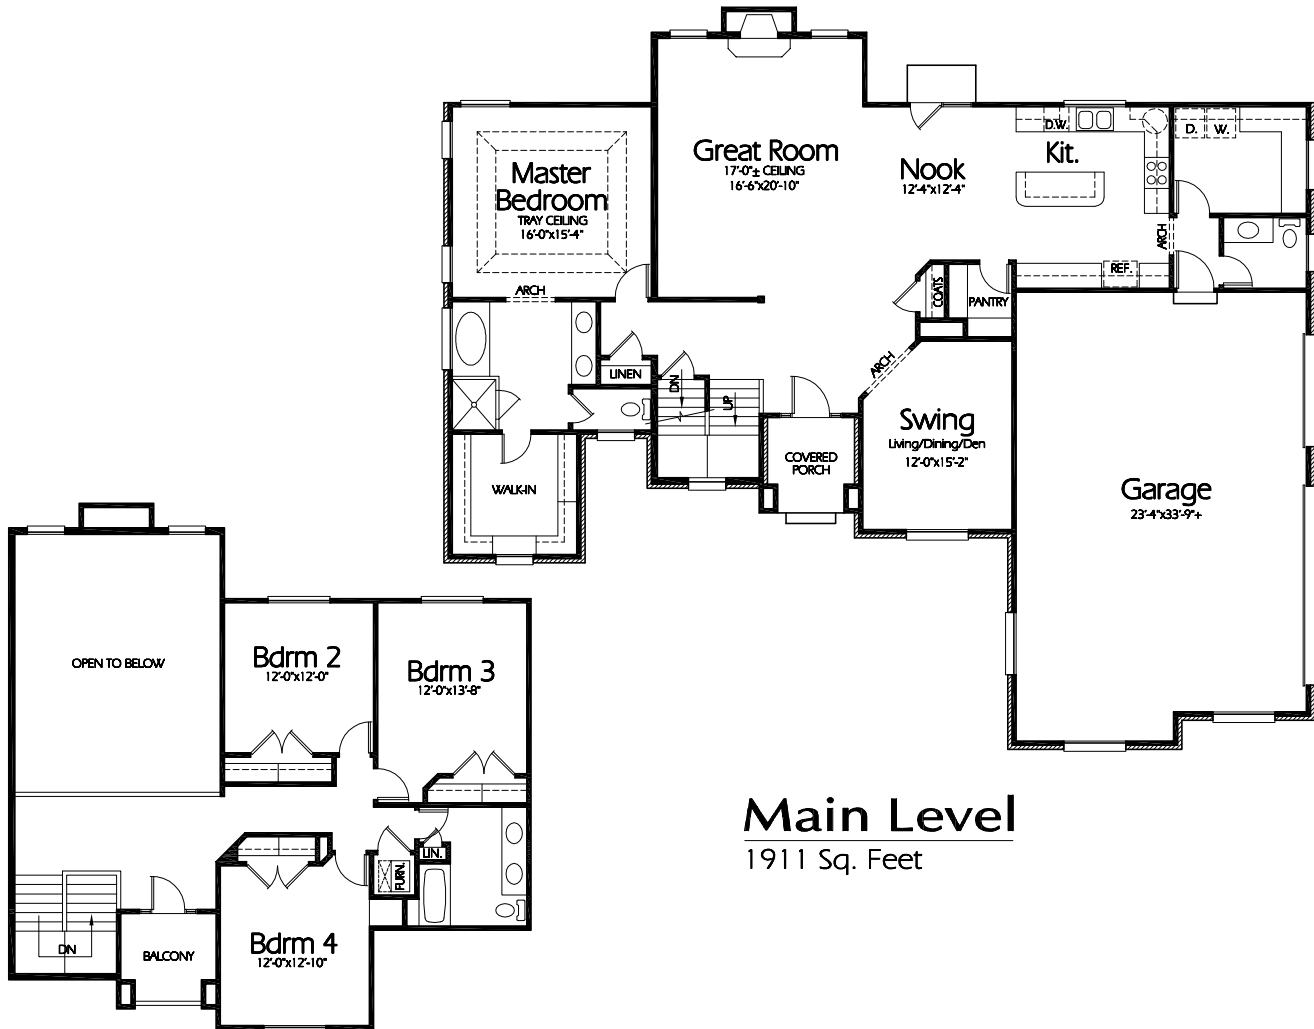

TS-2775a

Main Level
1911 Sq. Feet

Upper Level
902 Sq. Feet

Plan TS-2775a

Overall Dimensions 70'-0"x57'-8"
2813 Finished Sq. Feet
Room Sizes Shown Are Approximate

Hearthstone
Home Design
94 North 100 West - Bountiful, Utah 84010
Phone: (801) 298-2505 - Fax: (801) 298-3077
www.hearthstonedesign.com