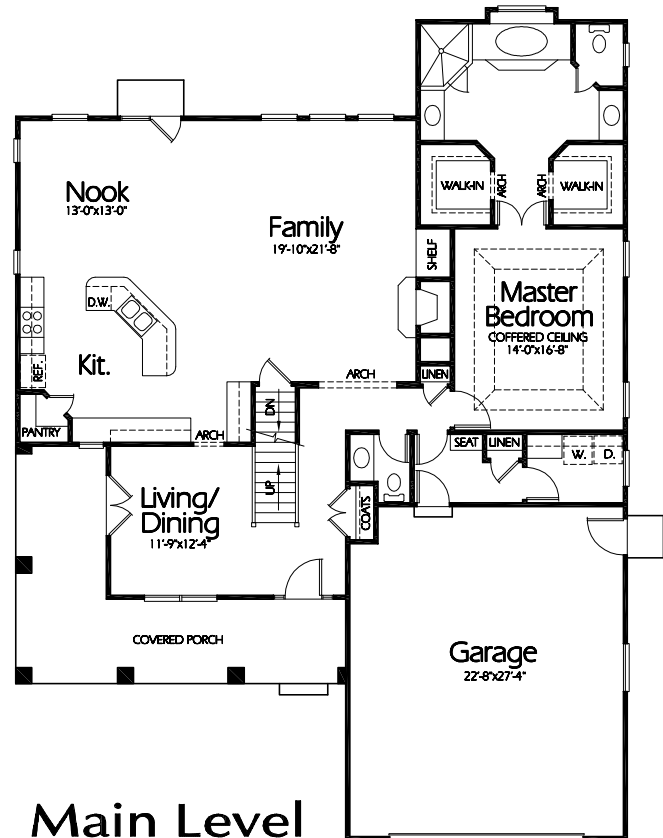

**Front Elevation**

TS-2769b

**Upper Level**

866 Sq. Feet

**Main Level**

1903 Sq. Feet

**Plan TS-2769b**

Overall Dimensions 50'-8"x68'-0"  
 2769 Finished Sq. Feet  
 Room Sizes Shown Are Approximate