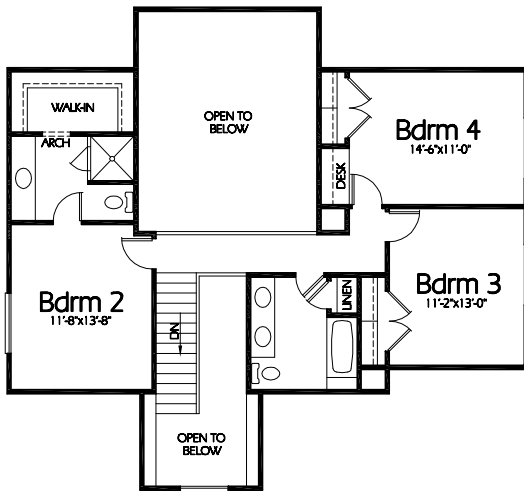

**Front Elevation**

TS-2769b

**Upper Level**

866 Sq. Feet

**Main Level**

1903 Sq. Feet

**Plan TS-2769b**

Overall Dimensions 50'-8"x68'-0"  
 2769 Finished Sq. Feet  
 Room Sizes Shown Are Approximate