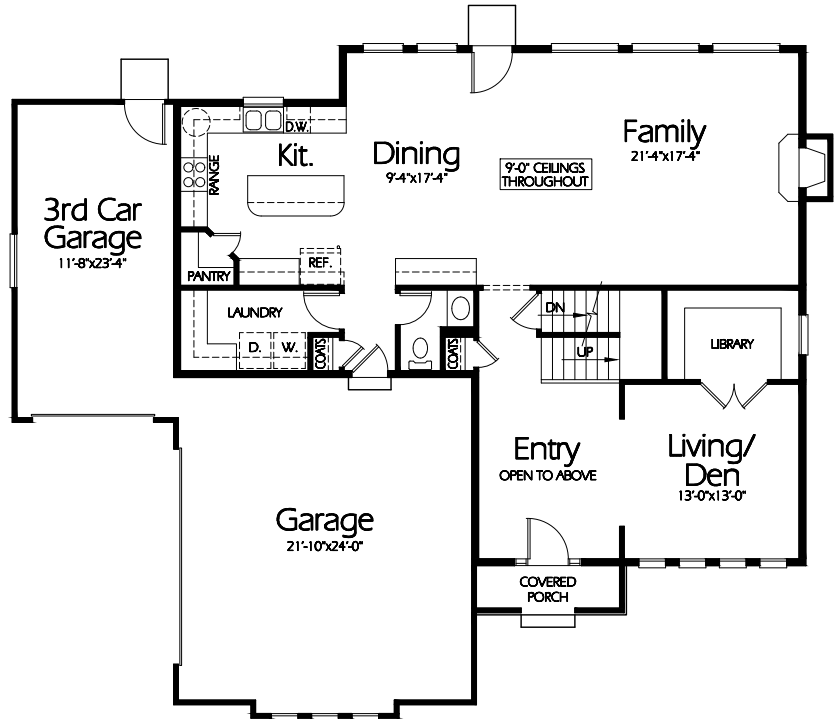

TS-2754a

Upper Level
1302 Sq. Feet

Main Level
1458 Sq. Feet

Plan TS-2754a

Overall Dimensions 59'-0" x 49'-0"
2760 Finished Sq. Feet
Room Sizes Shown Are Approximate

Hearthstone
Home Design

94 North 100 West - Bountiful, Utah 84010
Phone: (801) 298-2505
www.hearthstonedesign.com
info@hearthstonedesign.com