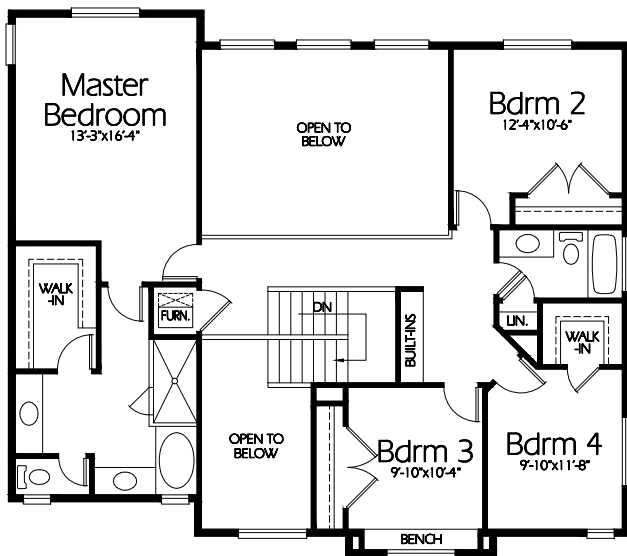

Front Elevation

TS-2748a

Upper Level

1223 Sq. Feet

Main Level

1525 Sq. Feet

Plan TS-2748a

Overall Dimensions 45'-3" x 48'-2"
 2748 Finished Sq. Feet
 Room Sizes Shown Are Approximate