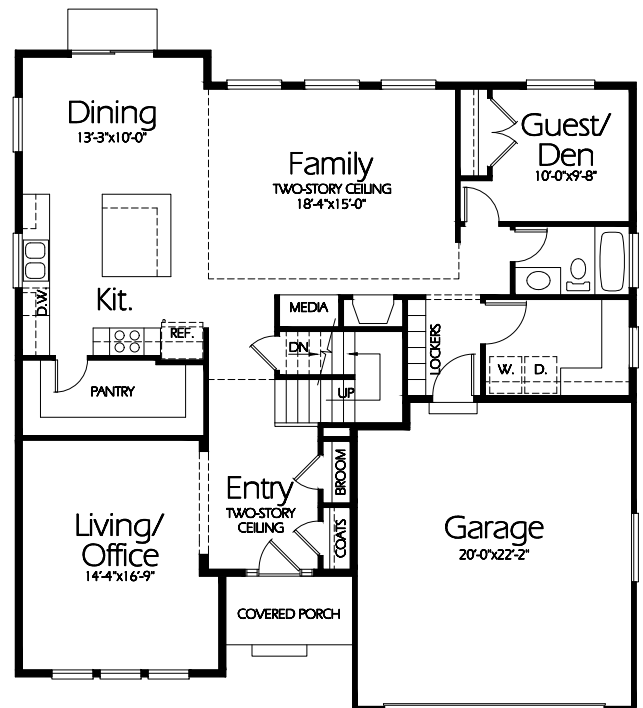

Front Elevation

TS-2748a

Upper Level

1223 Sq. Feet

Main Level

1525 Sq. Feet

Plan TS-2748a

Overall Dimensions 45'-3" x 48'-2"
 2748 Finished Sq. Feet
 Room Sizes Shown Are Approximate