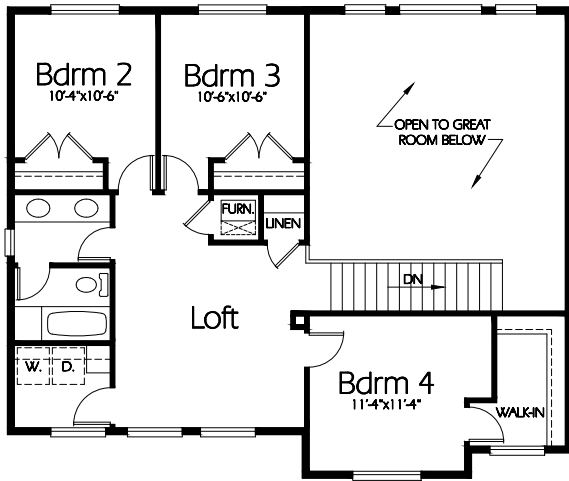

Front Elevation

Upper Level
913 Sq. Feet

Main Level
1825 Sq. Feet

Plan TS-2738a

Overall Dimensions 68'-0" x 52'-6"
2738 Finished Sq. Feet
Room Sizes Shown Are Approximate

Hearthstone Home Design

94 North 100 West - Bountiful, Utah 84010
Phone: (801) 298-2505
www.hearthstonedesign.com
info@hearthstonedesign.com