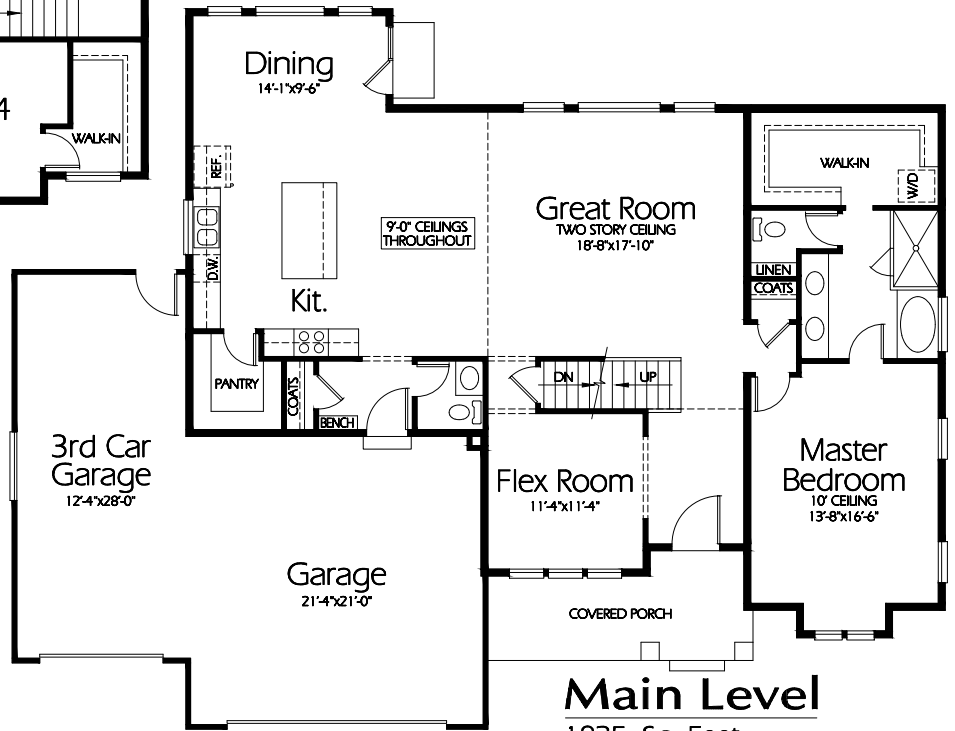

Front Elevation

Upper Level
913 Sq. Feet

Main Level
1825 Sq. Feet

Plan TS-2738a

Overall Dimensions 68'-0" x 52'-6"
2738 Finished Sq. Feet
Room Sizes Shown Are Approximate

Hearthstone Home Design

94 North 100 West - Bountiful, Utah 84010
Phone: (801) 298-2505
www.hearthstonedesign.com
info@hearthstonedesign.com