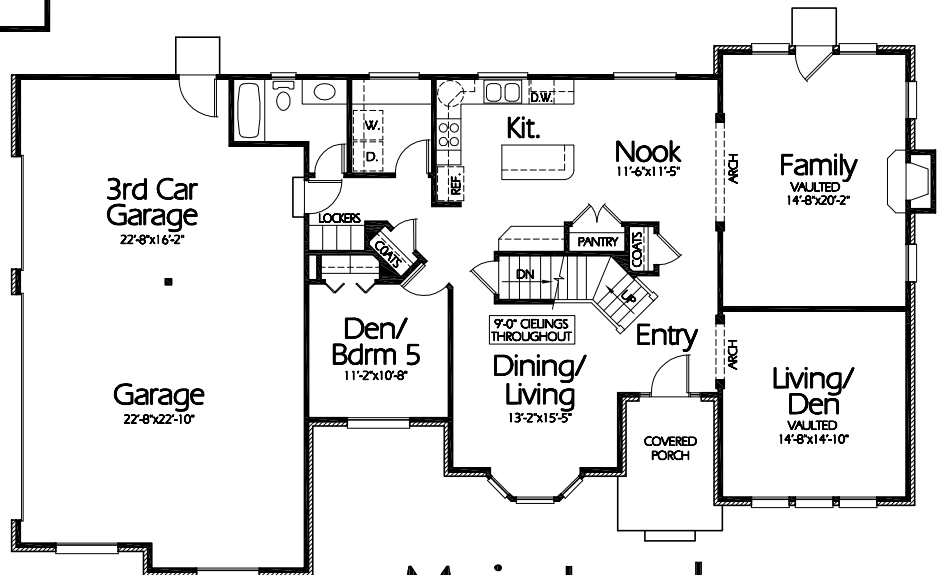

TS-2725a

**Upper Level**  
1152 Sq. Feet

**Main Level**  
1574 Sq. Feet

**Plan TS-2725a**

Overall Dimensions 72'-0"x42'-4"  
2726 Finished Sq. Feet  
Room Sizes Shown Are Approximate

*Hearthstone*  
Home Design