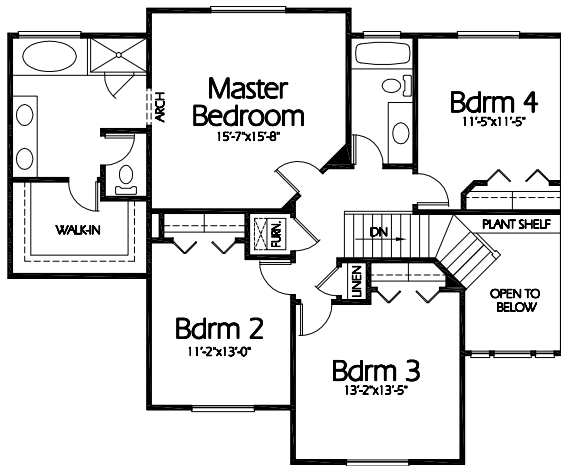

TS-2725a

**Upper Level**  
1152 Sq. Feet

**Main Level**  
1574 Sq. Feet

**Plan TS-2725a**

Overall Dimensions 72'-0"x42'-4"  
2726 Finished Sq. Feet  
Room Sizes Shown Are Approximate

*Hearthstone*  
Home Design