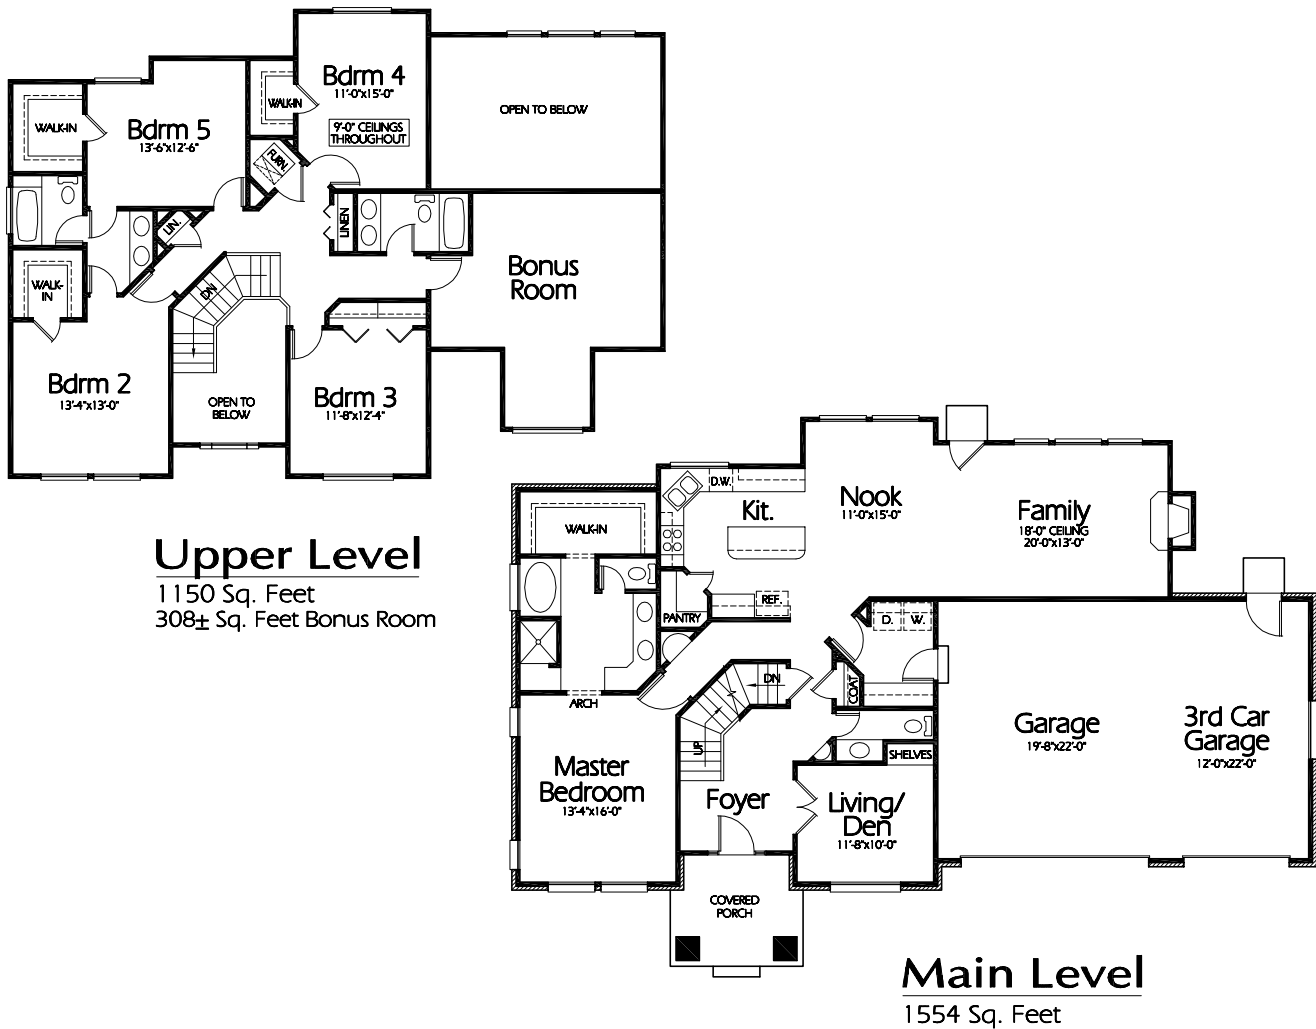

TS-2704b

Plan TS-2704b

Overall Dimensions 68'-8"x46'-10"
 2704 Finished Sq. Feet
 Room Sizes Shown Are Approximate

Hearthstone
 Home Design
 94 North 100 West - Bountiful, Utah 84010
 Phone: (801) 298-2505 - Fax: (801) 298-3077
 www.hearthstonedesign.com