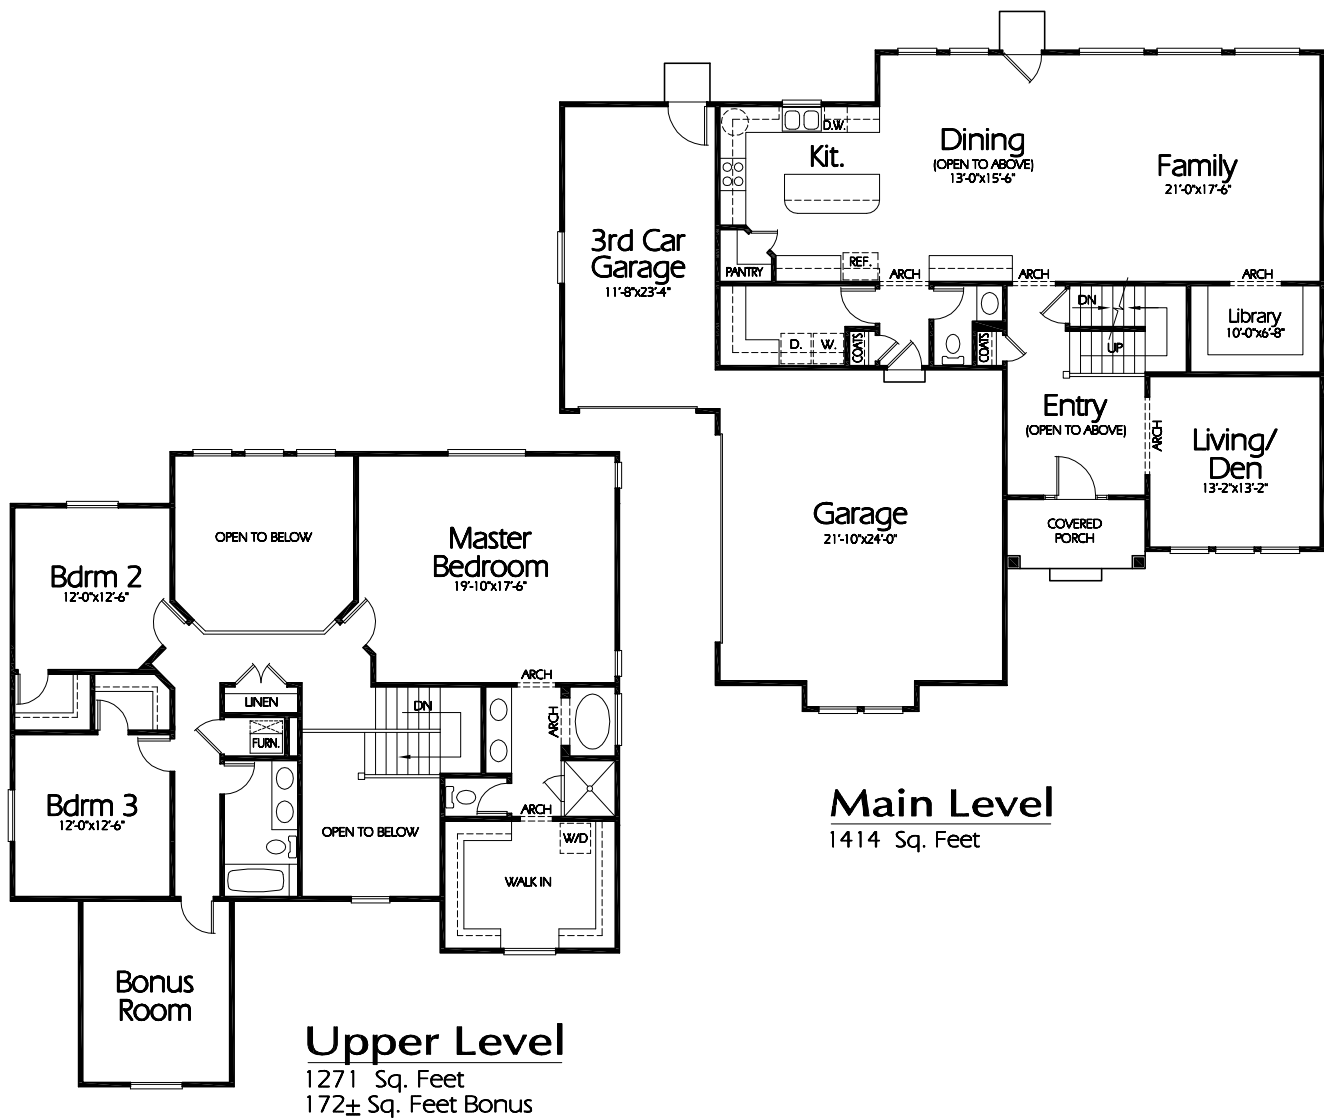

TS-2685b

Plan TS-2685b

Overall Dimensions 59'-0"x51'-0"
2685 Finished Sq. Feet
Room Sizes Shown Are Approximate

*Hearthstone
Home Design*

94 North 100 West - Bountiful, Utah 84010
Phone: (801) 298-2505 - Fax: (801) 298-3077
www.hearthstonedesign.com