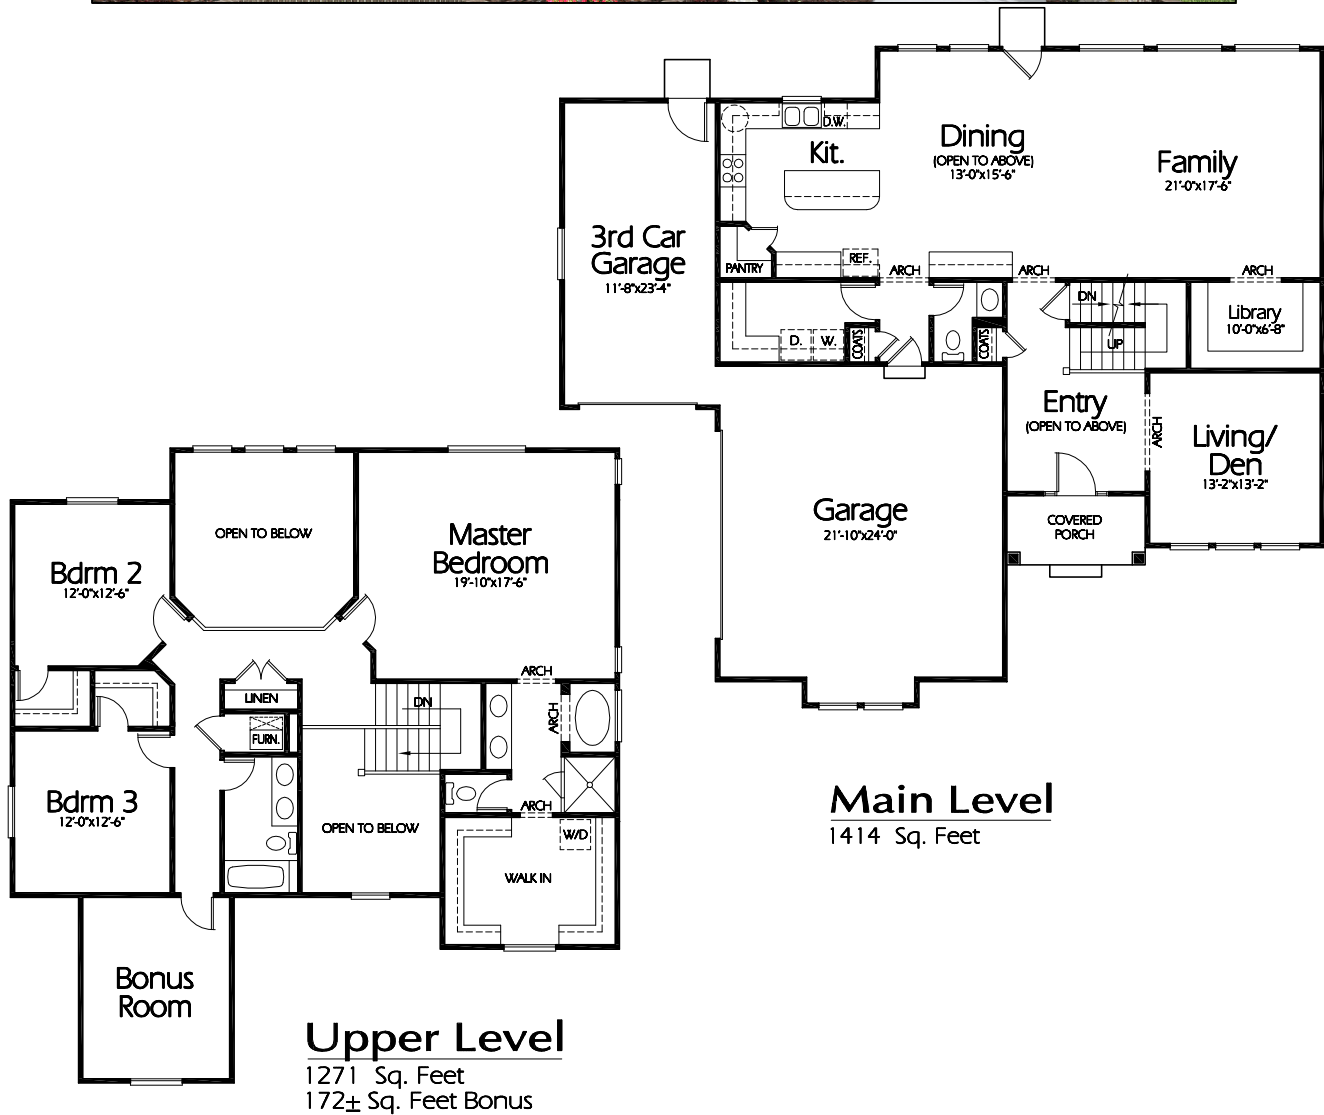

TS-2685a

Plan TS-2685a

Overall Dimensions 59'-0"x51'-0"
 2685 Finished Sq. Feet
 Room Sizes Shown Are Approximate

Hearthstone
 Home Design

94 North 100 West - Bountiful, Utah 84010
 Phone: (801) 298-2505 - Fax: (801) 298-3077
www.hearthstonedesign.com