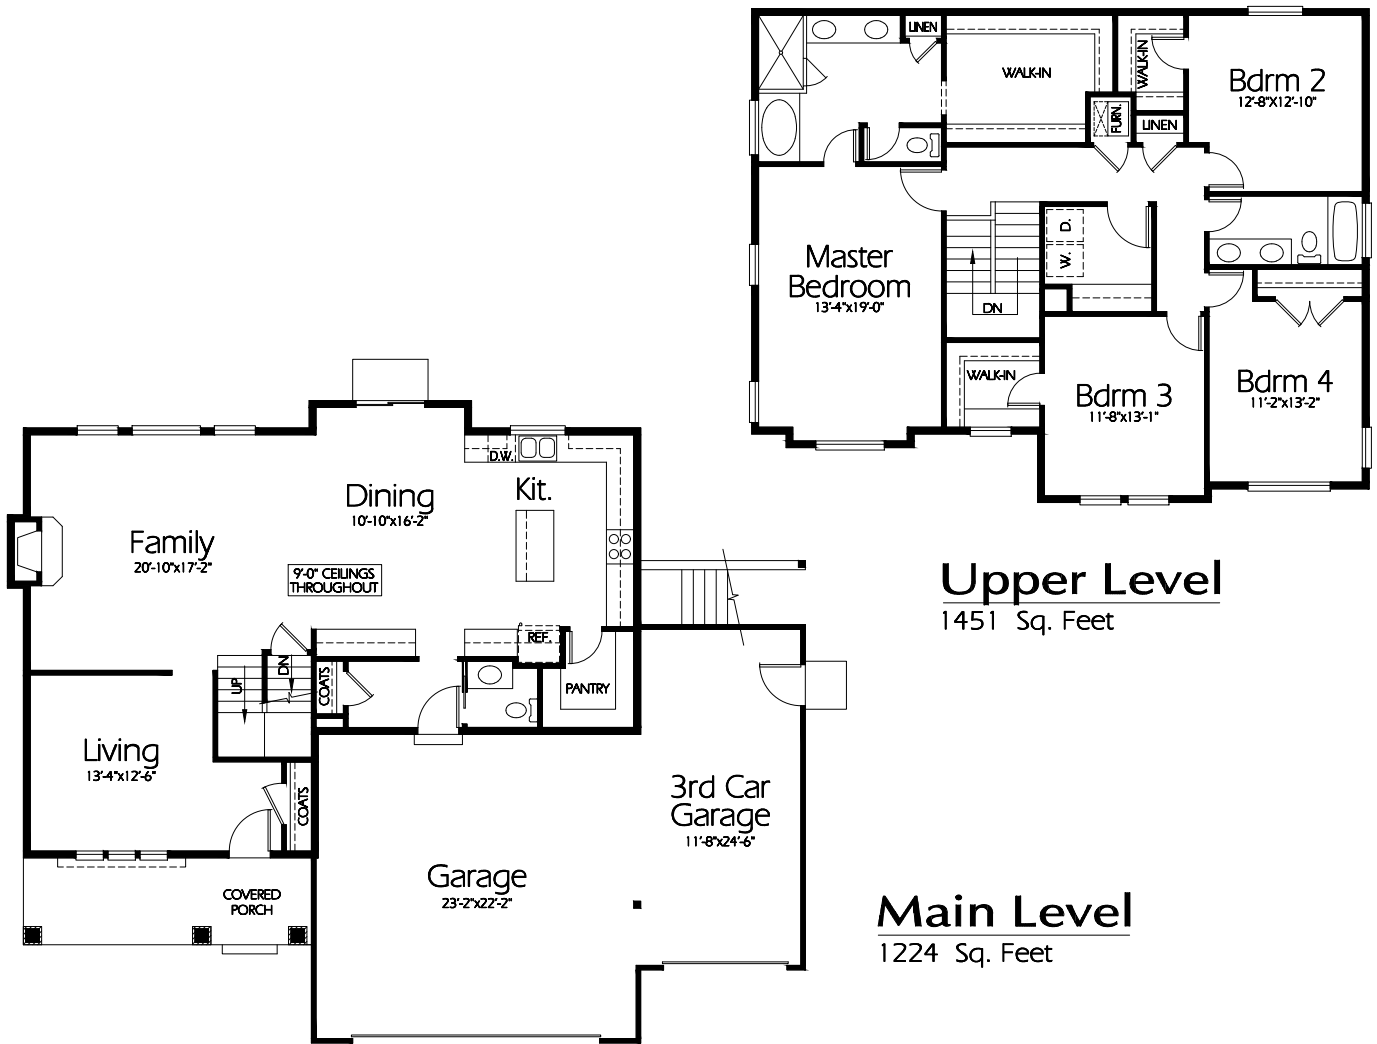

**Front Elevation**

TS-2675b

**Upper Level**  
1451 Sq. Feet

**Main Level**  
1224 Sq. Feet

**Plan TS-2675b**

Overall Dimensions 58'-2" x 46'-10"  
2675 Finished Sq. Feet  
Room Sizes Shown Are Approximate