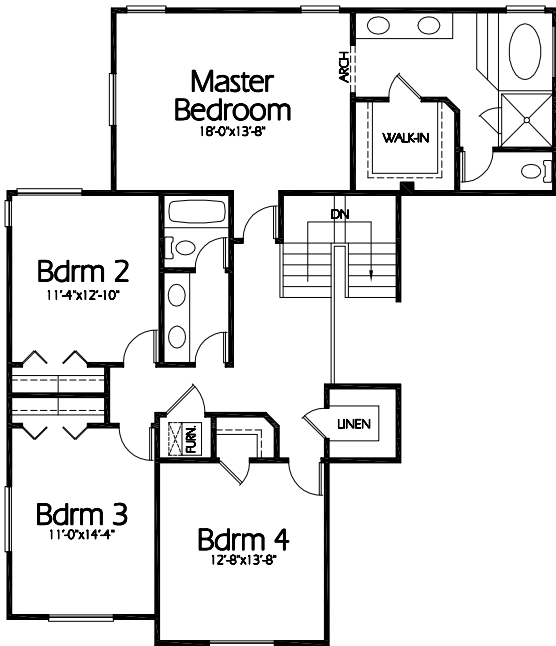

TS-2666a

Upper Level
1334 Sq. Feet

Main Level
1332 Sq. Feet

Plan TS-2666a

Overall Dimensions 50'-10"x55'-0"
2666 Finished Sq. Feet
Room Sizes Shown Are Approximate

Hearthstone
Home Design
94 North 100 West - Bountiful, Utah 84010
Phone: (801) 298-2505 - Fax: (801) 298-3077
www.hearthstonedesign.com