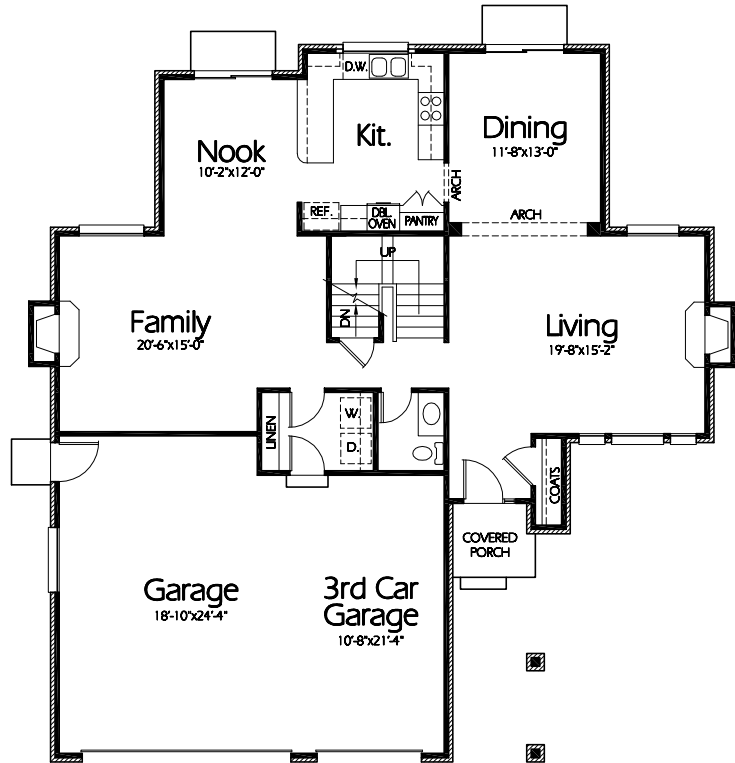

TS-2666a

Upper Level
1334 Sq. Feet

Main Level
1332 Sq. Feet

Plan TS-2666a

Overall Dimensions 50'-10"x55'-0"
2666 Finished Sq. Feet
Room Sizes Shown Are Approximate

Hearthstone
Home Design
94 North 100 West - Bountiful, Utah 84010
Phone: (801) 298-2505 - Fax: (801) 298-3077
www.hearthstonedesign.com