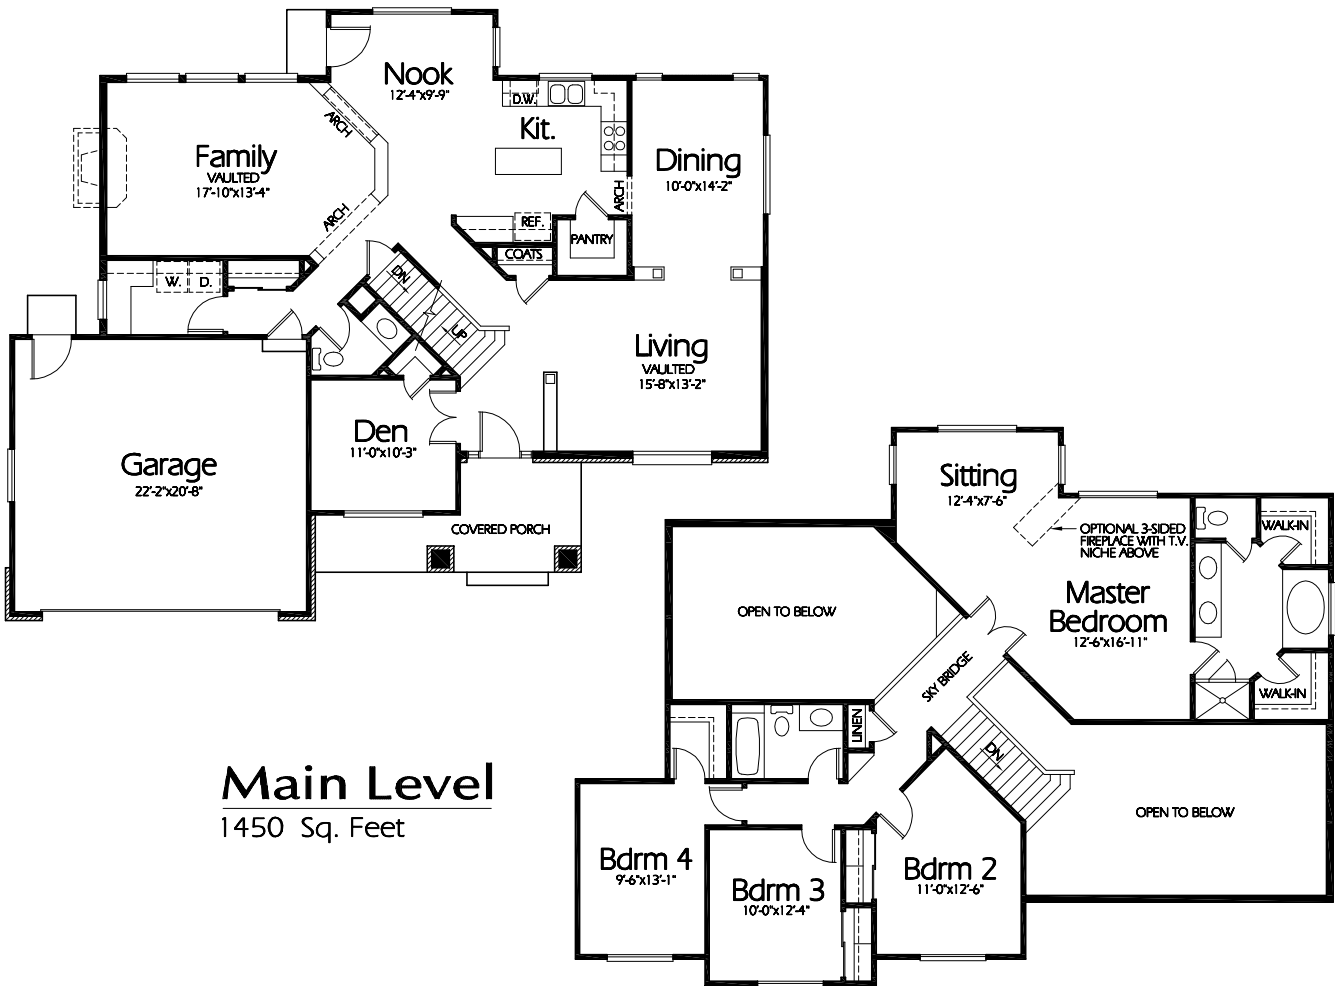

Front Elevation

TS-2665a

Main Level
1450 Sq. Feet

Upper Level
1215 Sq. Feet

Plan TS-2665a

Overall Dimensions 57'-6" x 46'-4"
2665 Finished Sq. Feet
Room Sizes Shown Are Approximate

*Hearthstone
Home Design*