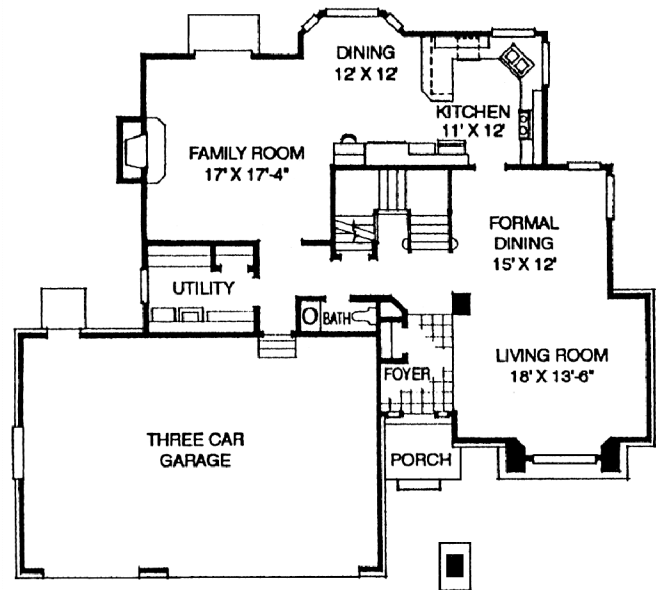

TS-2655a

Upper Level

1232 Sq. Feet

Main Level

1425 Sq. Feet

Plan TS-2655a

Overall Dimensions 60'-0" x 51'-4"
 2657 Finished Sq. Feet
 Room Sizes Shown Are Approximate

Hearthstone
 Home Design