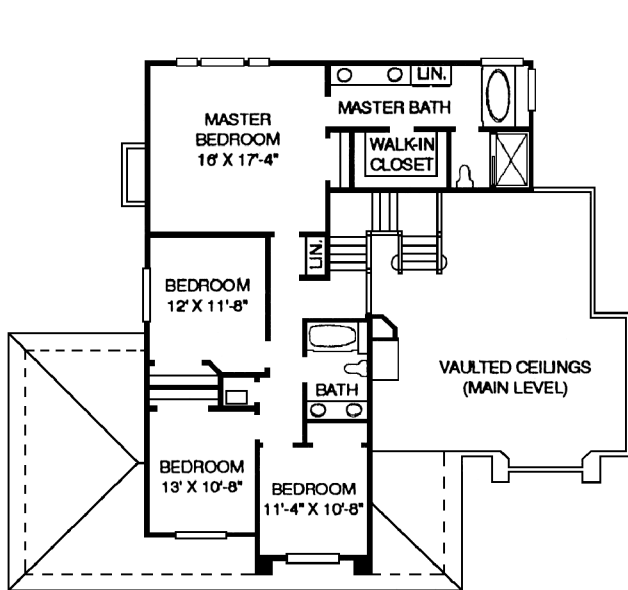

TS-2655a

Upper Level

1232 Sq. Feet

Main Level

1425 Sq. Feet

Plan TS-2655a

Overall Dimensions 60'-0" x 51'-4"
 2657 Finished Sq. Feet
 Room Sizes Shown Are Approximate

Hearthstone
 Home Design