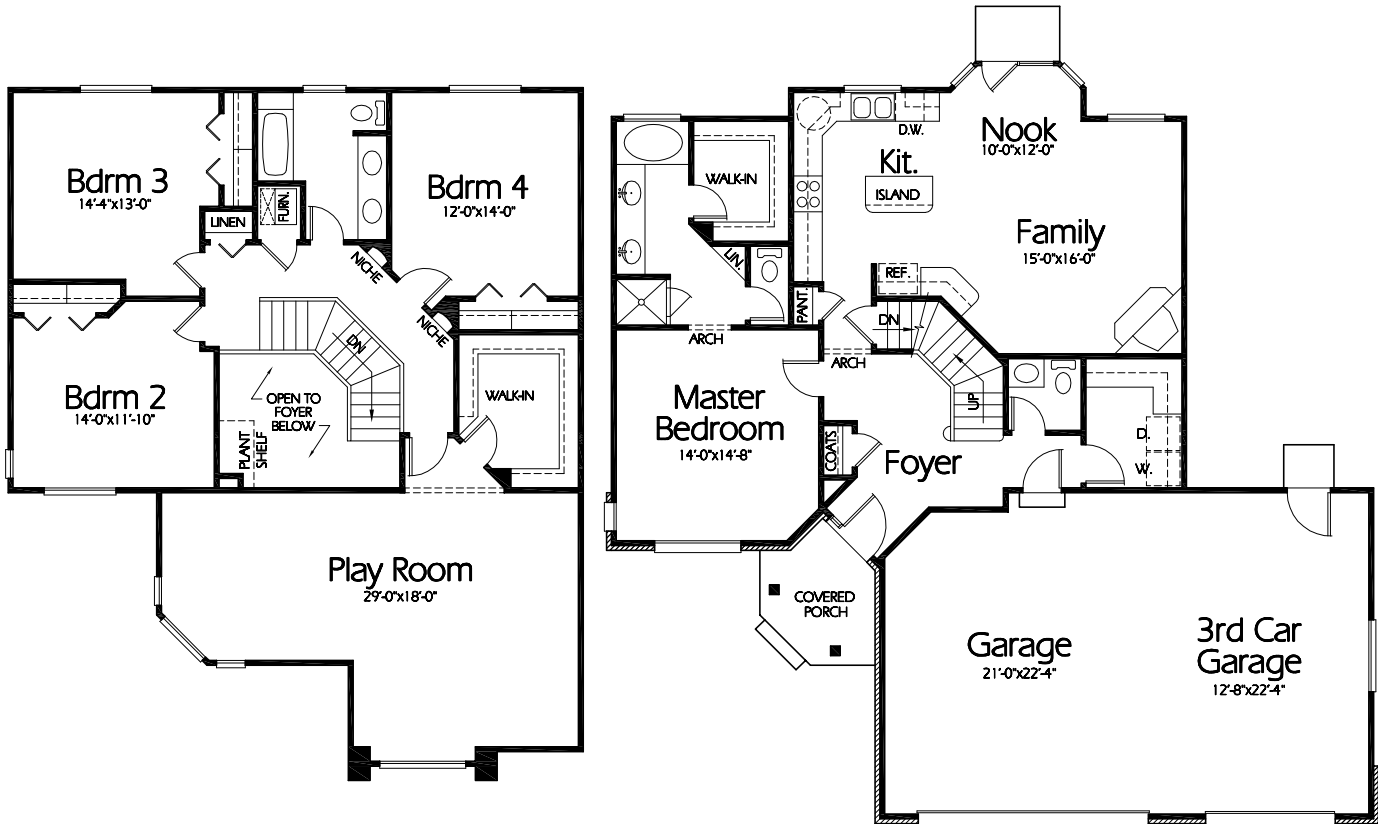

TS-2618a

Upper Level

1428 Sq. Feet

Main Level

1190 Sq. Feet
9' High Ceilings

Plan TS-2618a

Overall Dimensions 53'-0"x53'-0"
2618 Finished Sq. Feet
Room Sizes Shown Are Approximate

Hearthstone
Home Design