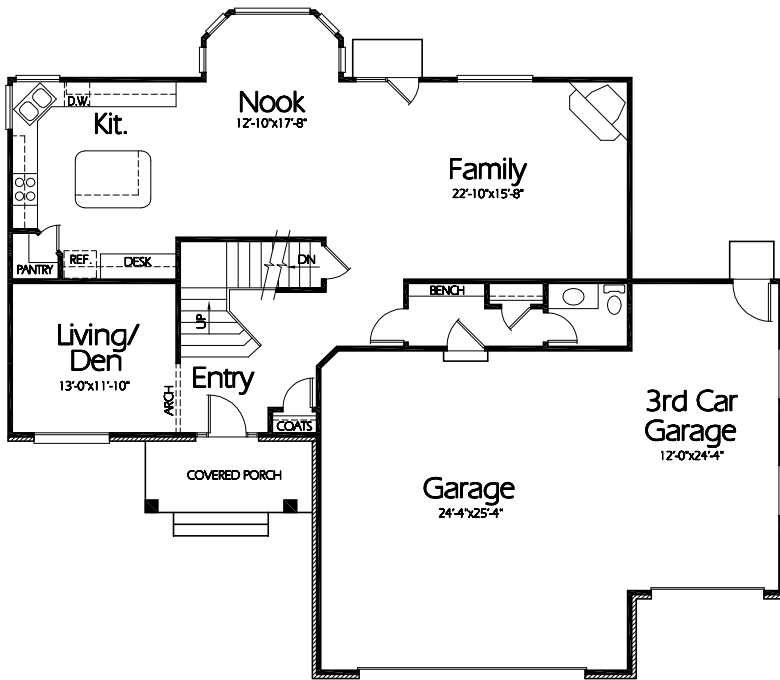

TS-2613a

### Main Level

1305 Sq. Feet  
9' High Ceilings

### Upper Level

1308 Sq. Feet

## Plan TS-2613a

Overall Dimensions 61'-6"x53'-0"  
2613 Finished Sq. Feet  
Room Sizes Shown Are Approximate

*Hearthstone*  
*Home Design*

94 North 100 West - Bountiful, Utah 84010  
Phone: (801) 298-2505 - Fax: (801) 298-3077  
[www.hearthstonedesign.com](http://www.hearthstonedesign.com)