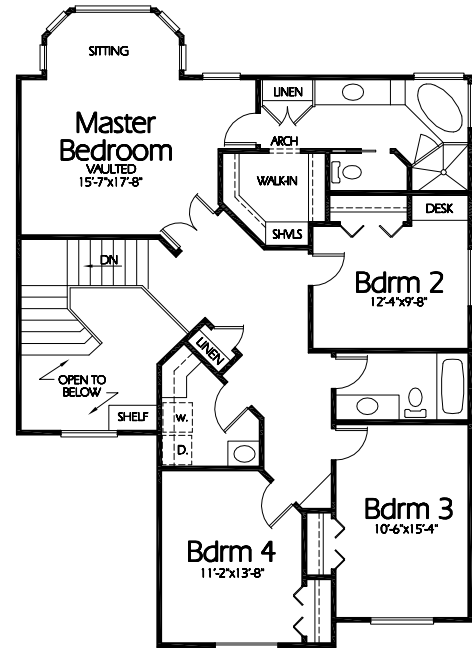

TS-2613a

### Main Level

1305 Sq. Feet  
9' High Ceilings

### Upper Level

1308 Sq. Feet

## Plan TS-2613a

Overall Dimensions 61'-6"x53'-0"  
2613 Finished Sq. Feet  
Room Sizes Shown Are Approximate

*Hearthstone*  
*Home Design*

94 North 100 West - Bountiful, Utah 84010  
Phone: (801) 298-2505 - Fax: (801) 298-3077  
[www.hearthstonedesign.com](http://www.hearthstonedesign.com)