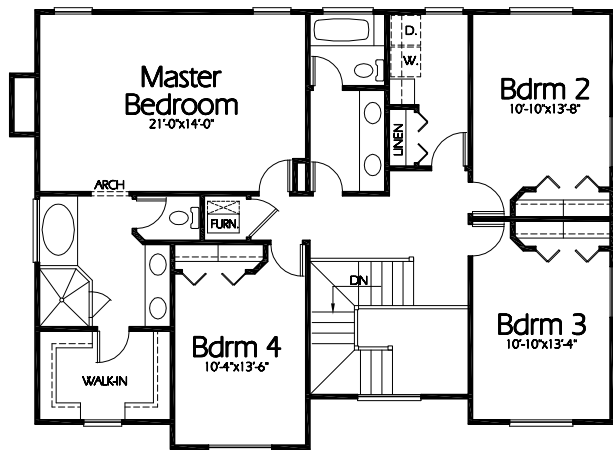

TS-2612b

Upper Level
1348 Sq. Feet

Main Level
1264 Sq. Feet

Plan TS-2612b

Overall Dimensions 64'-0"x37'-0"
2612 Finished Sq. Feet
Room Sizes Shown Are Approximate

*Hearthstone
Home Design*

94 North 100 West - Bountiful, Utah 84010
Phone: (801) 298-2505 - Fax: (801) 298-3077
www.hearthstonedesign.com