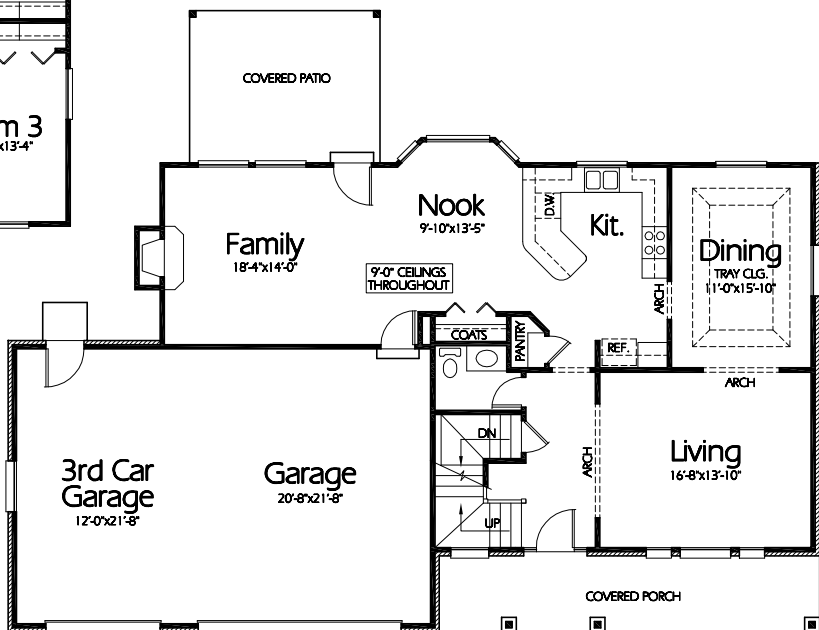

TS-2612b

Upper Level
1348 Sq. Feet

Main Level
1264 Sq. Feet

Plan TS-2612b

Overall Dimensions 64'-0"x37'-0"
2612 Finished Sq. Feet
Room Sizes Shown Are Approximate

*Hearthstone
Home Design*

94 North 100 West - Bountiful, Utah 84010
Phone: (801) 298-2505 - Fax: (801) 298-3077
www.hearthstonedesign.com