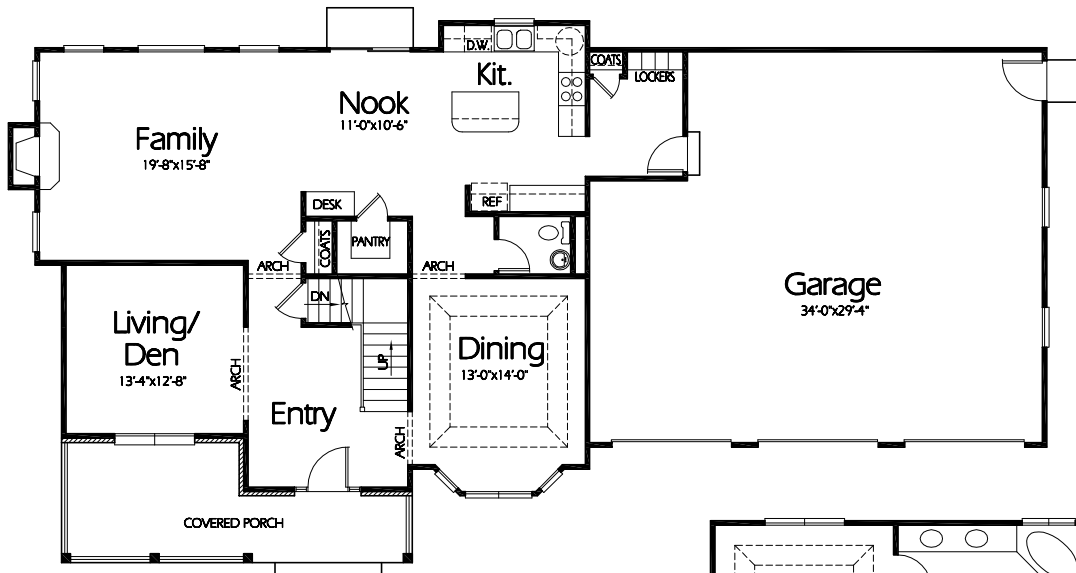

**Front Elevation**

TS-2611b

**Main Level**  
1410 Sq. Feet

**Upper Level**  
1178 Sq. Feet

**Plan TS-2611b**  
Upstairs Laundry

Overall Dimensions 76'-0" x 38'-8"  
2588 Finished Sq. Feet  
Room Sizes Shown Are Approximate