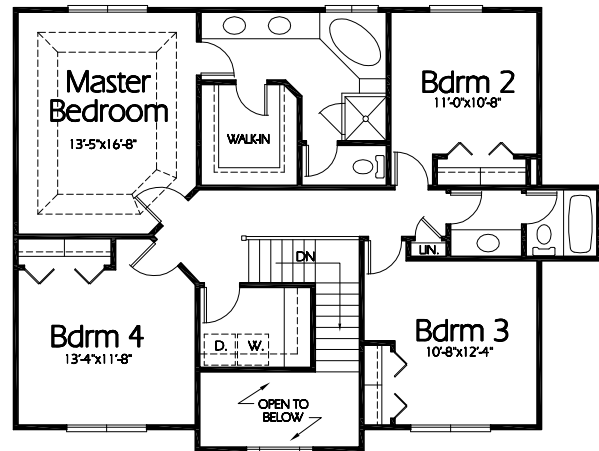

**Front Elevation**

TS-2611b

**Main Level**  
1410 Sq. Feet

**Upper Level**  
1178 Sq. Feet

**Plan TS-2611b**  
Upstairs Laundry

Overall Dimensions 76'-0" x 38'-8"  
2588 Finished Sq. Feet  
Room Sizes Shown Are Approximate