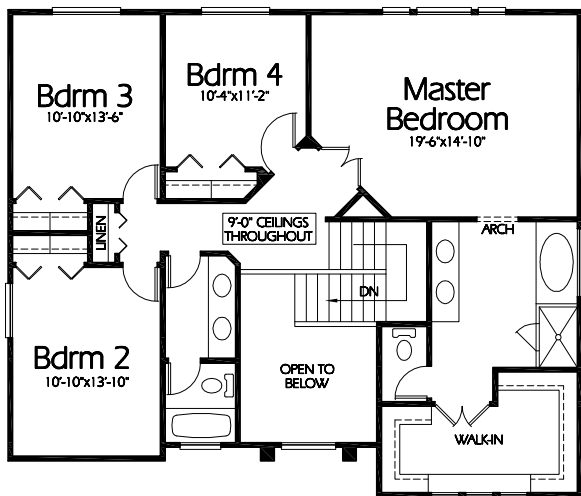

TS-2595b

**Upper Level**  
1232 Sq. Feet

**Main Level**  
1364 Sq. Feet

**Plan TS-2595b**  
9' High Ceilings Throughout  
Overall Dimensions 66'-2" x 46'-0"  
2596 Finished Sq. Feet  
Room Sizes Shown Are Approximate