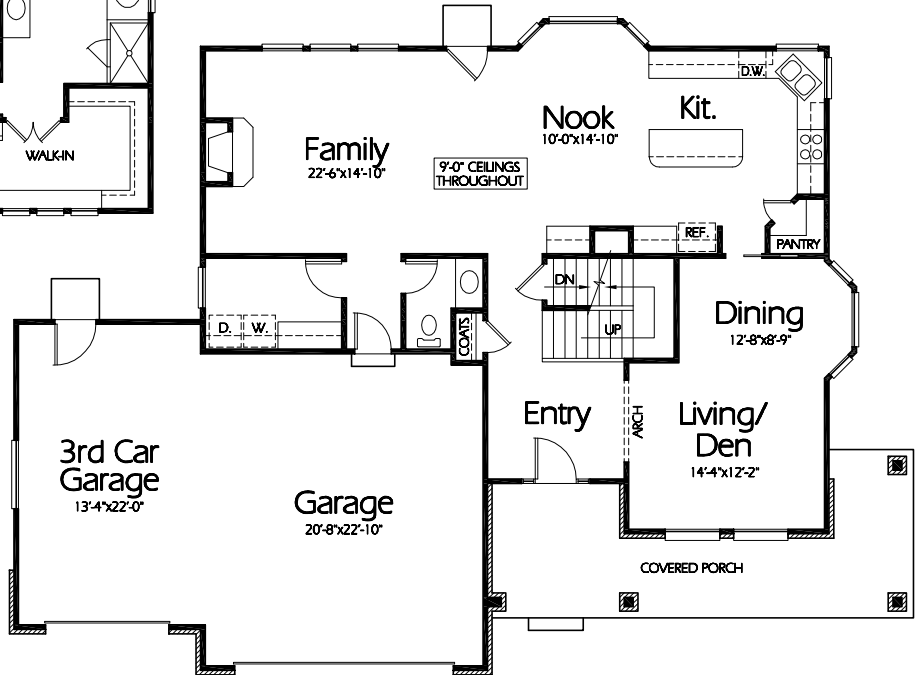

TS-2595b

**Upper Level**  
1232 Sq. Feet

**Main Level**  
1364 Sq. Feet

**Plan TS-2595b**  
9' High Ceilings Throughout  
Overall Dimensions 66'-2" x 46'-0"  
2596 Finished Sq. Feet  
Room Sizes Shown Are Approximate