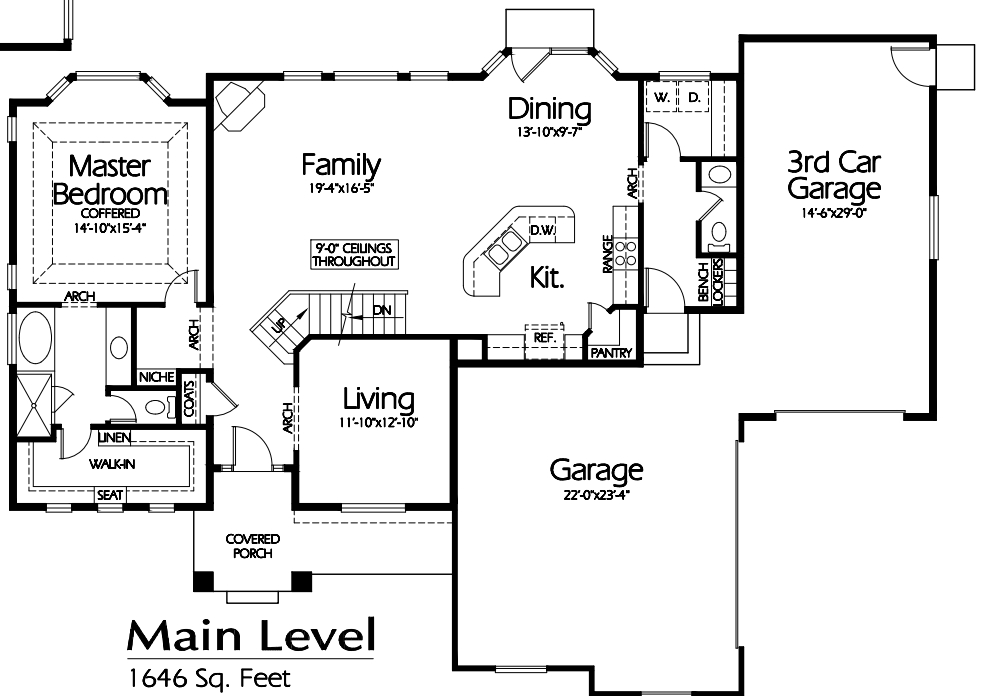

TS-2557b

Upper Level
911 Sq. Feet

Main Level
1646 Sq. Feet

Plan TS-2557b

Overall Dimensions 72'-2"x51'-6"
2557 Finished Sq. Feet
Room Sizes Shown Are Approximate

Hearthstone
Home Design

94 North 100 West - Bountiful, Utah 84010
Phone: (801) 298-2505
www.hearthstonedesign.com