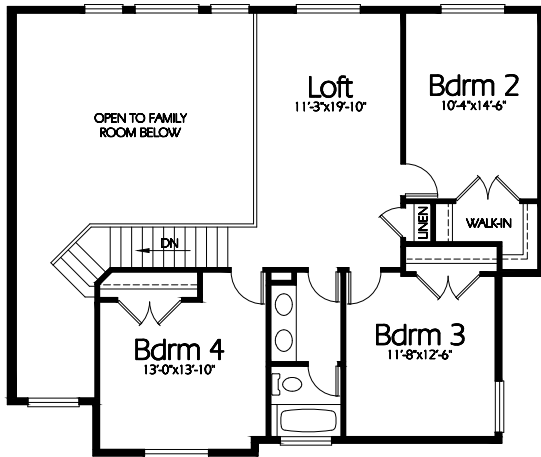

TS-2557b

Upper Level
911 Sq. Feet

Main Level
1646 Sq. Feet

Plan TS-2557b

Overall Dimensions 72'-2"x51'-6"
2557 Finished Sq. Feet
Room Sizes Shown Are Approximate

Hearthstone
Home Design

94 North 100 West - Bountiful, Utah 84010
Phone: (801) 298-2505
www.hearthstonedesign.com