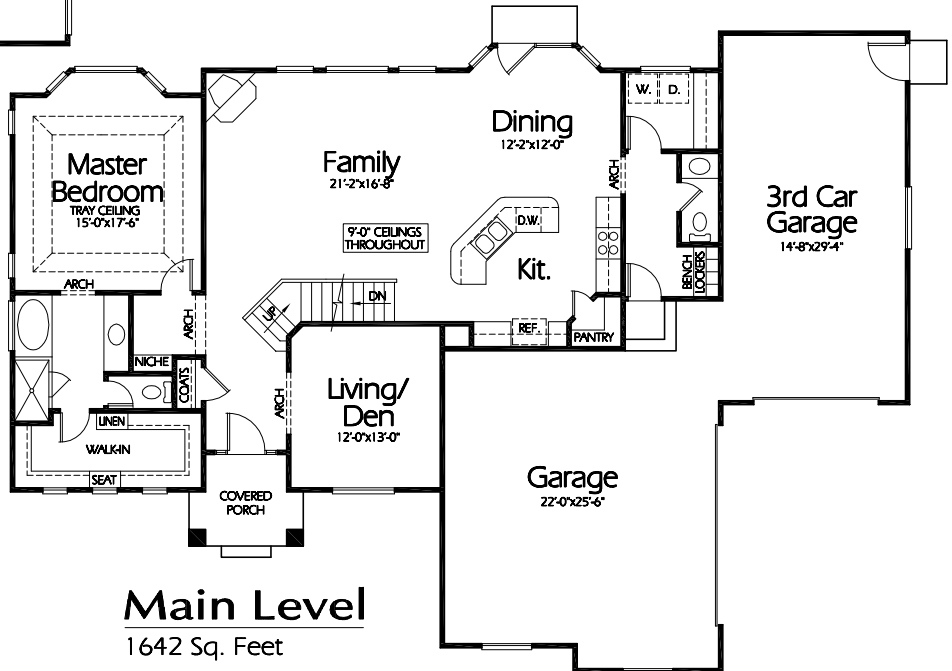

TS-2557a

Upper Level
915 Sq. Feet

Main Level
1642 Sq. Feet

Plan TS-2557a

Overall Dimensions 72'-2" x 51'-6"
2557 Finished Sq. Feet
Room Sizes Shown Are Approximate

Hearthstone
Home Design
94 North 100 West - Bountiful, Utah 84010
Phone: (801) 298-2505 - Fax: (801) 298-3077
www.hearthstonedesign.com