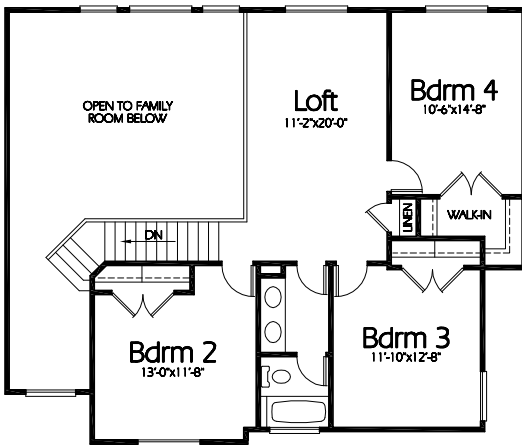

TS-2557a

Upper Level
915 Sq. Feet

Main Level
1642 Sq. Feet

Plan TS-2557a

Overall Dimensions 72'-2" x 51'-6"
2557 Finished Sq. Feet
Room Sizes Shown Are Approximate

Hearthstone
Home Design
94 North 100 West - Bountiful, Utah 84010
Phone: (801) 298-2505 - Fax: (801) 298-3077
www.hearthstonedesign.com