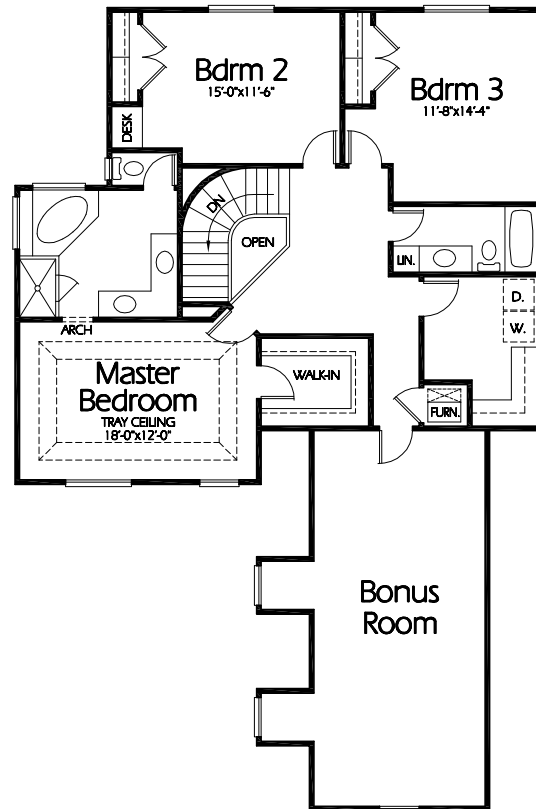

**Front Elevation**

TS-2540a

**Main Level**  
1275 Sq. Feet

**Upper Level**  
1265 Sq. Feet  
420± Sq. Feet Bonus

**Plan TS-2540a**

Overall Dimensions 40'-0" x 64'-5"  
2540 Finished Sq. Feet  
Room Sizes Shown Are Approximate