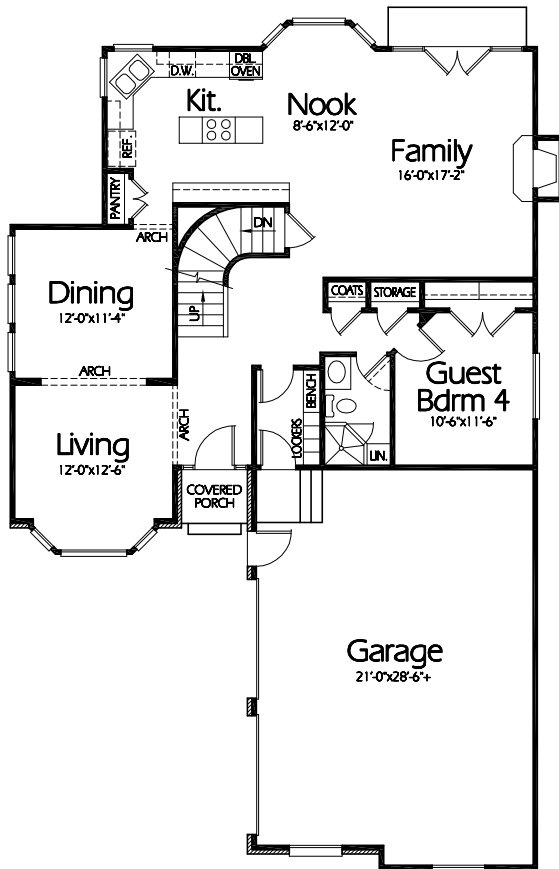

**Front Elevation**

TS-2540a

**Main Level**  
1275 Sq. Feet

**Upper Level**  
1265 Sq. Feet  
420± Sq. Feet Bonus

**Plan TS-2540a**

Overall Dimensions 40'-0" x 64'-5"  
2540 Finished Sq. Feet  
Room Sizes Shown Are Approximate