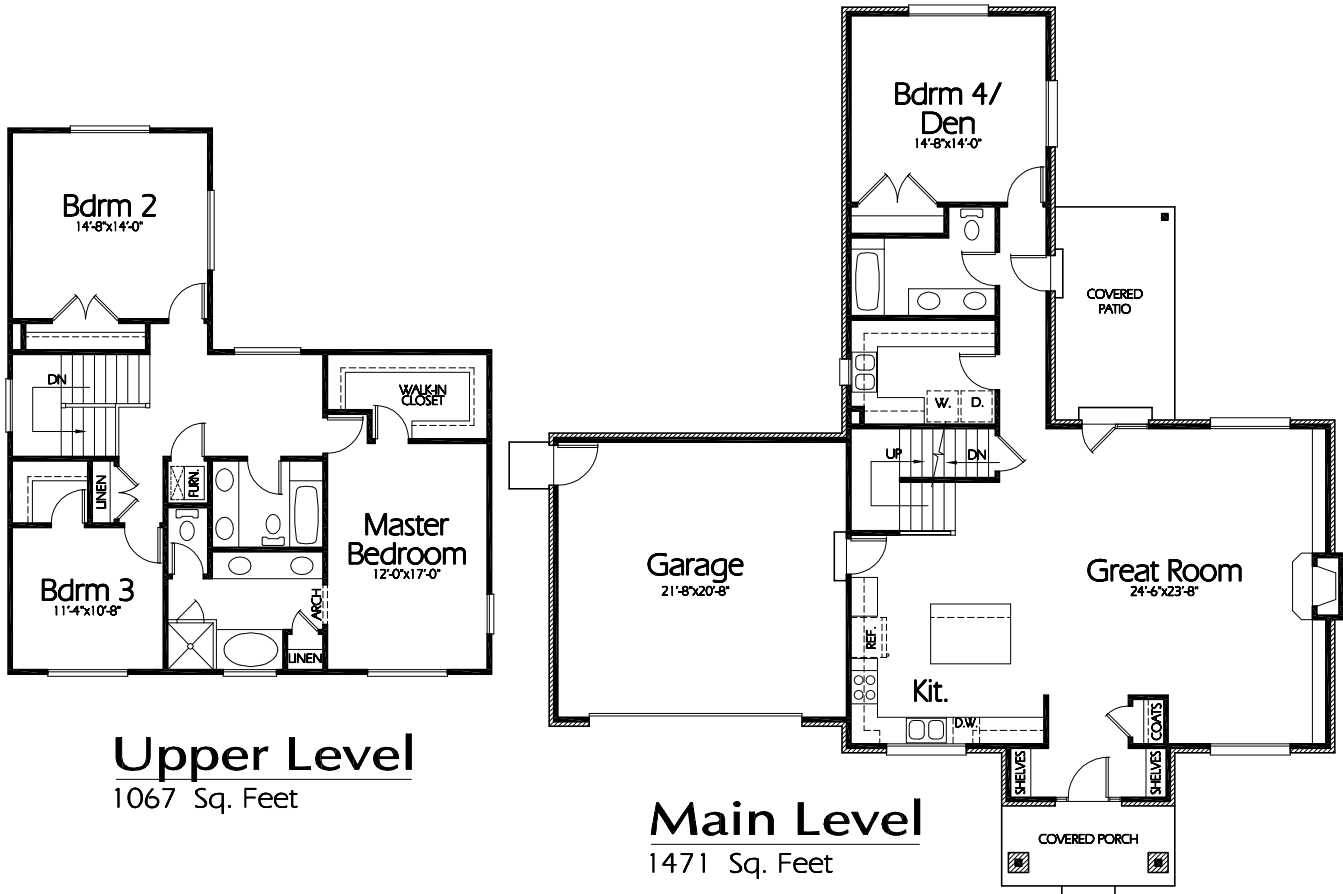

**Front Elevation**

**Upper Level**  
1067 Sq. Feet

**Main Level**  
1471 Sq. Feet

**Plan TS-2538a**

Overall Dimensions 59'-0" x 66'-0"  
2538 Finished Sq. Feet  
Room Sizes Shown Are Approximate

**Hearthstone  
Home Design**  
94 North 100 West - Bountiful, Utah 84010  
Phone: (801) 298-2505 - Fax: (801) 298-3077  
[www.hearthstonedesign.com](http://www.hearthstonedesign.com)