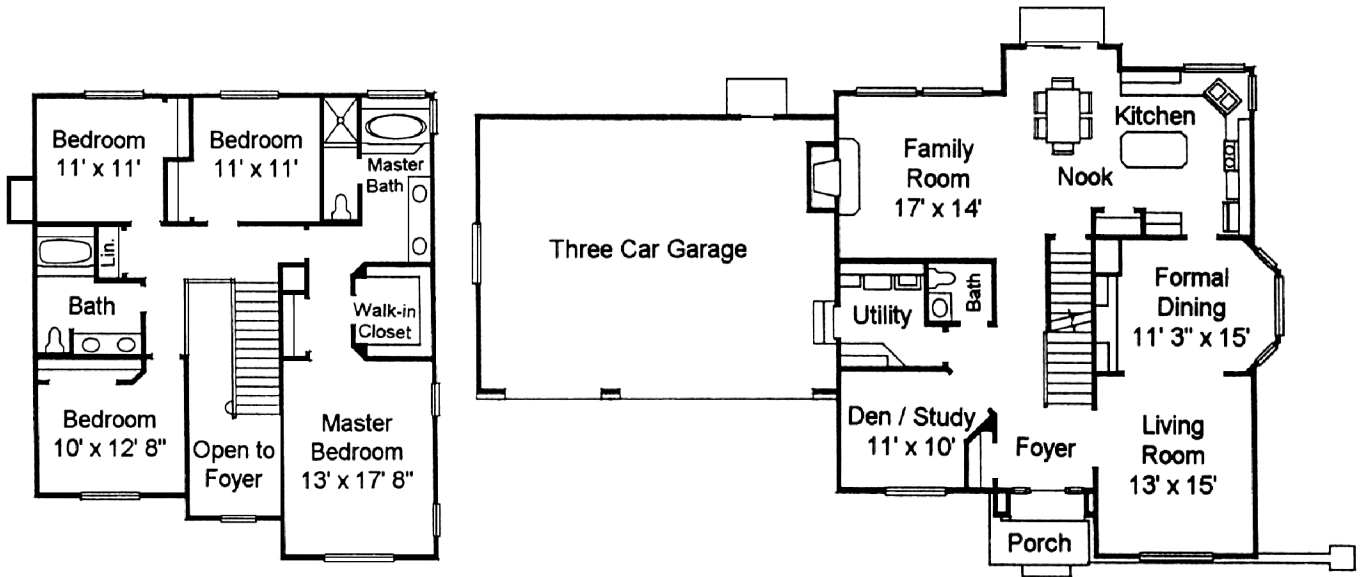

TS-2525a

Upper Level

1182 Sq. Feet

Main Level

1345 Sq. Feet

Plan TS-2525a

Overall Dimensions 65'-0" x 44'-0"
 2527 Finished Sq. Feet
 Room Sizes Shown Are Approximate

*Hearthstone
 Home Design*