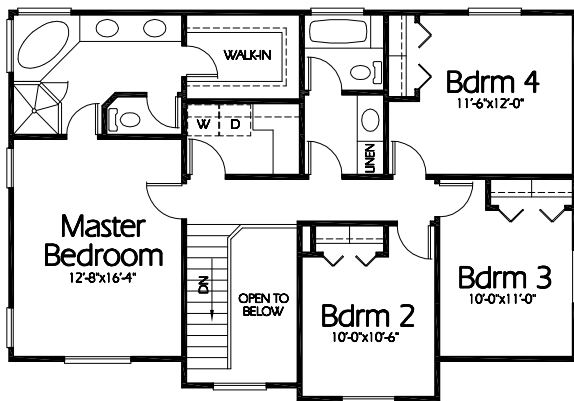

Front Elevation

TS-2500b

Main Level

1422 Sq. Feet

Upper Level

1070 Sq. Feet

Plan TS-2500b

Overall Dimensions 61'-0" x 59'-8"
 2492 Finished Sq. Feet
 Room Sizes Shown Are Approximate