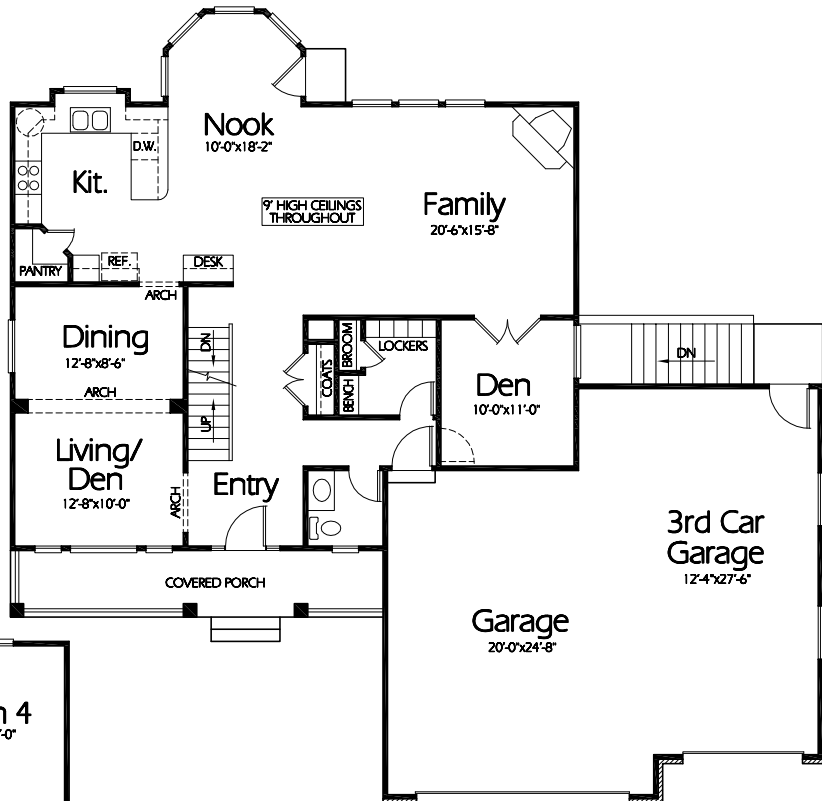

Front Elevation

TS-2500b

Main Level

1422 Sq. Feet

Upper Level

1070 Sq. Feet

Plan TS-2500b

Overall Dimensions 61'-0" x 59'-8"
 2492 Finished Sq. Feet
 Room Sizes Shown Are Approximate