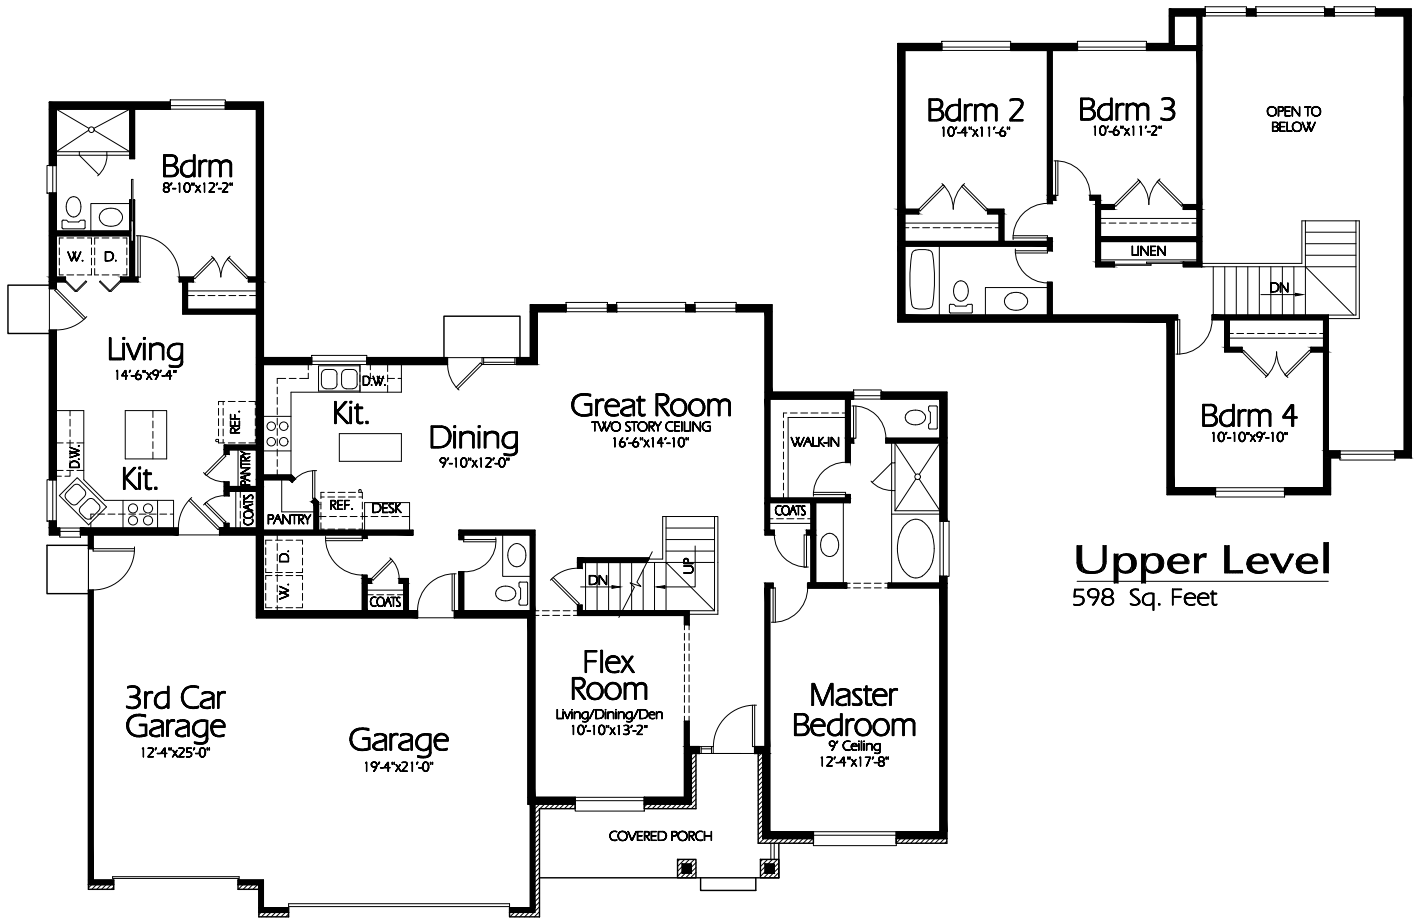

Front Elevation

TS-2491a

Main Level

1406 Sq. Feet House
 486 Sq. Feet Apt.
 1892 Sq. Feet Total

Plan TS-2491a

Overall Dimensions 65'-0" x 59'-0"
 2491 Finished Sq. Feet
 Room Sizes Shown Are Approximate

Hearthstone Home Design