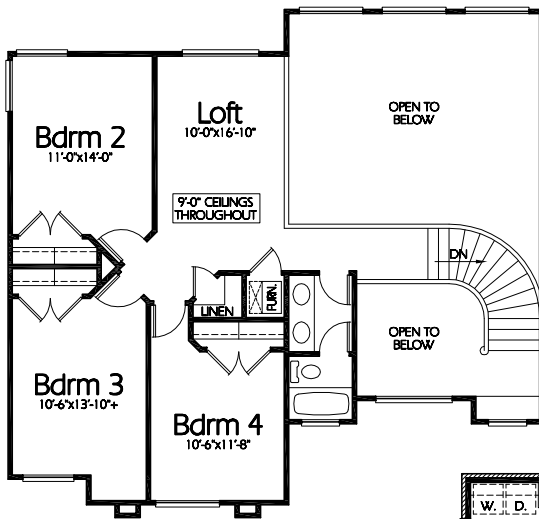

Front Elevation

TS-2488a

Upper Level

1454 Sq. Feet

Main Level

1546 Sq. Feet

Plan TS-2488a

Overall Dimensions 68'-0" x 45'-4"
 2488 Finished Sq. Feet
 Room Sizes Shown Are Approximate