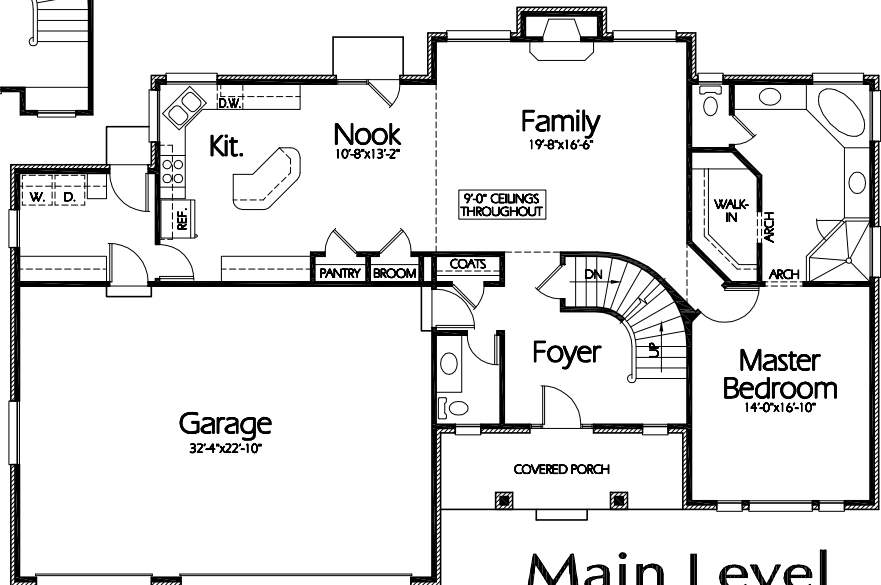

Front Elevation

TS-2488a

Upper Level

1454 Sq. Feet

Main Level

1546 Sq. Feet

Plan TS-2488a

Overall Dimensions 68'-0" x 45'-4"
 2488 Finished Sq. Feet
 Room Sizes Shown Are Approximate