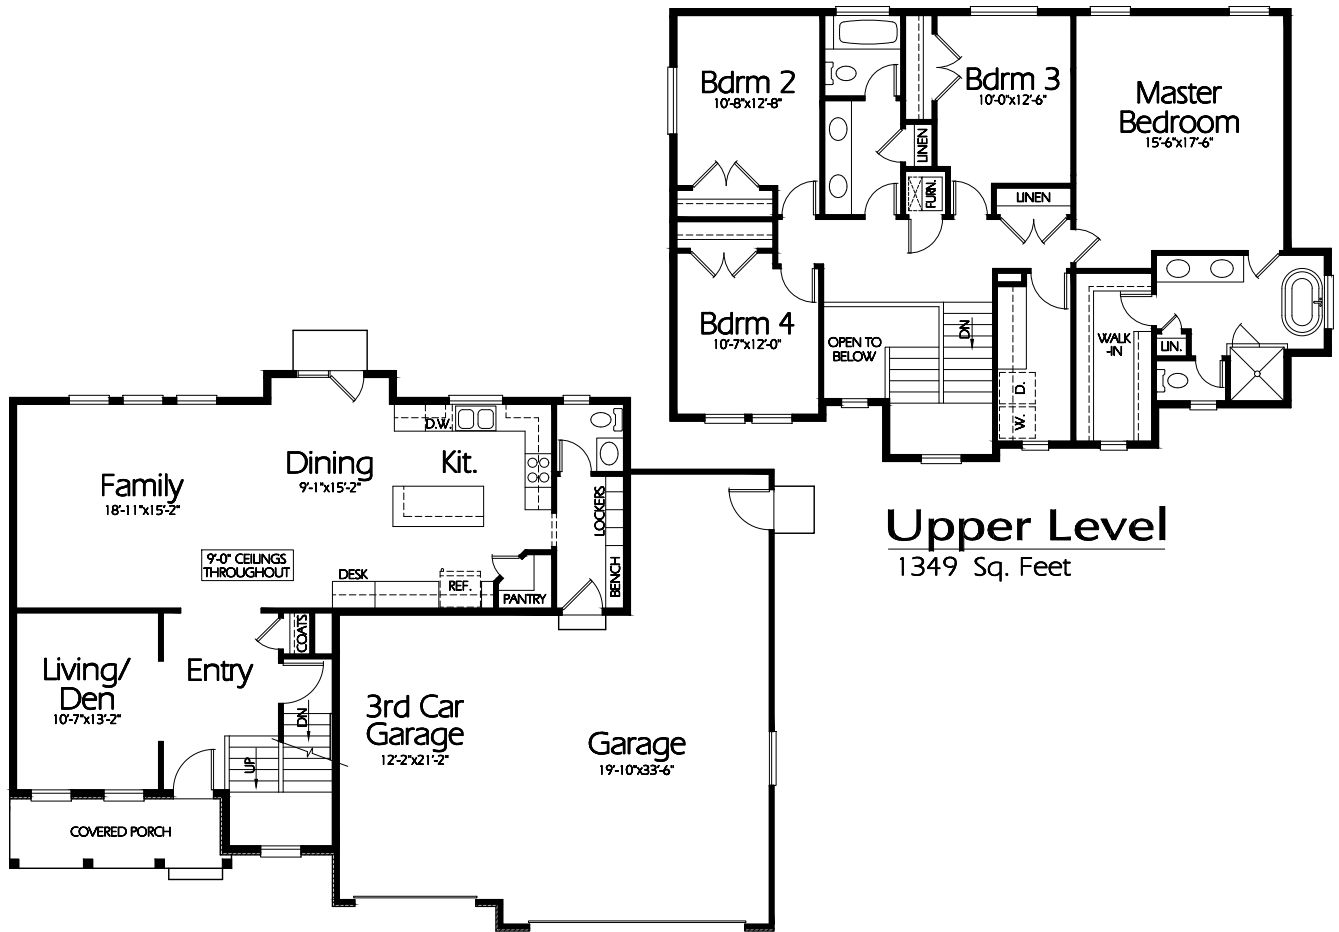

Front Elevation

TS-2487a

Main Level
1138 Sq. Feet

Upper Level
1349 Sq. Feet

Plan TS-2487a

Overall Dimensions 56'-10" x 41'-8"
2487 Finished Sq. Feet
Room Sizes Shown Are Approximate

*Hearthstone
Home Design*