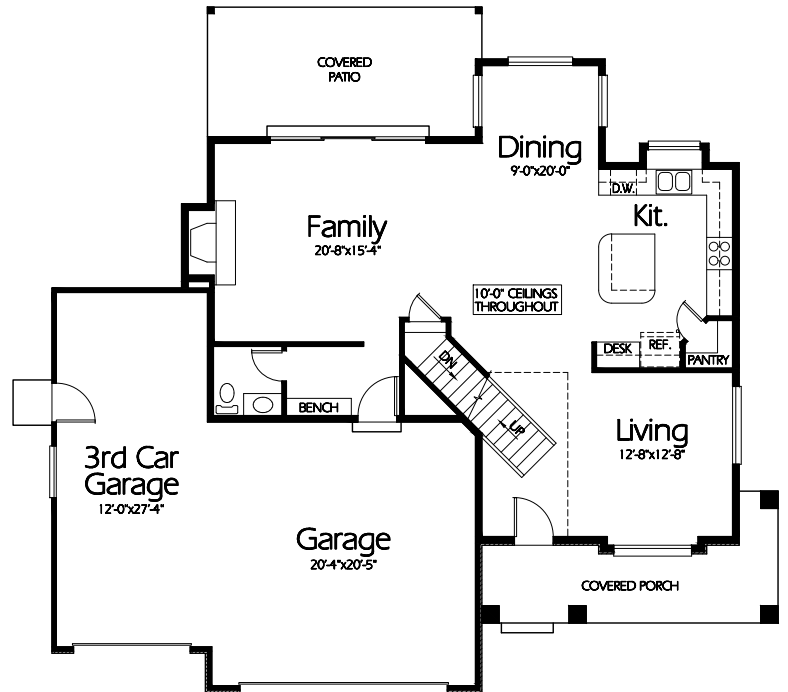

**Front Elevation**

TS-2470a

**Upper Level**  
1329 Sq. Feet

**Main Level**  
1141 Sq. Feet

**Plan TS-2470a**

Overall Dimensions 56'-0" x 52'-10"  
2470 Finished Sq. Feet  
Room Sizes Shown Are Approximate