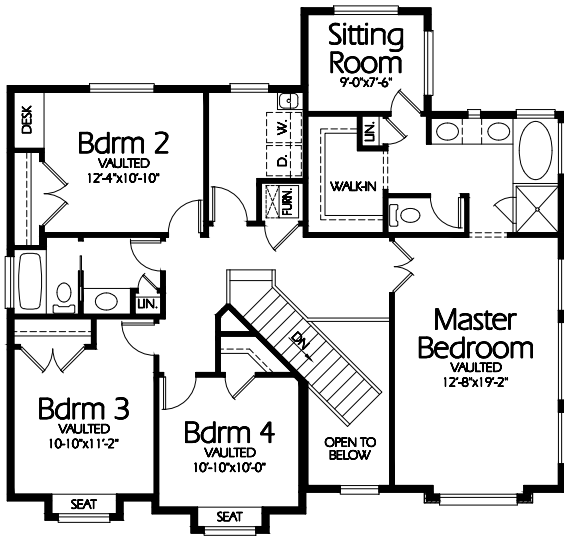

**Front Elevation**

TS-2470a

**Upper Level**  
1329 Sq. Feet

**Main Level**  
1141 Sq. Feet

**Plan TS-2470a**

Overall Dimensions 56'-0" x 52'-10"  
2470 Finished Sq. Feet  
Room Sizes Shown Are Approximate