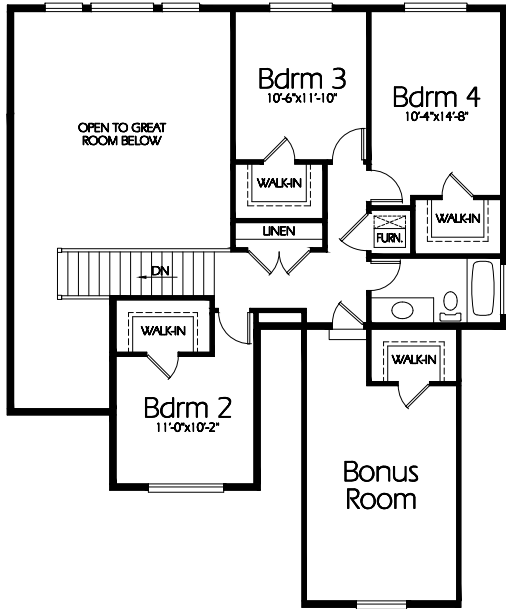

TS-2457a

Upper Level

752 Sq. Feet
281± Sq. Feet Bonus

Main Level

1705 Sq. Feet

Plan TS-2457a

Bonus Room

Overall Dimensions 65'-0" x 48'-0"
2457 Finished Sq. Feet
Room Sizes Shown Are Approximate