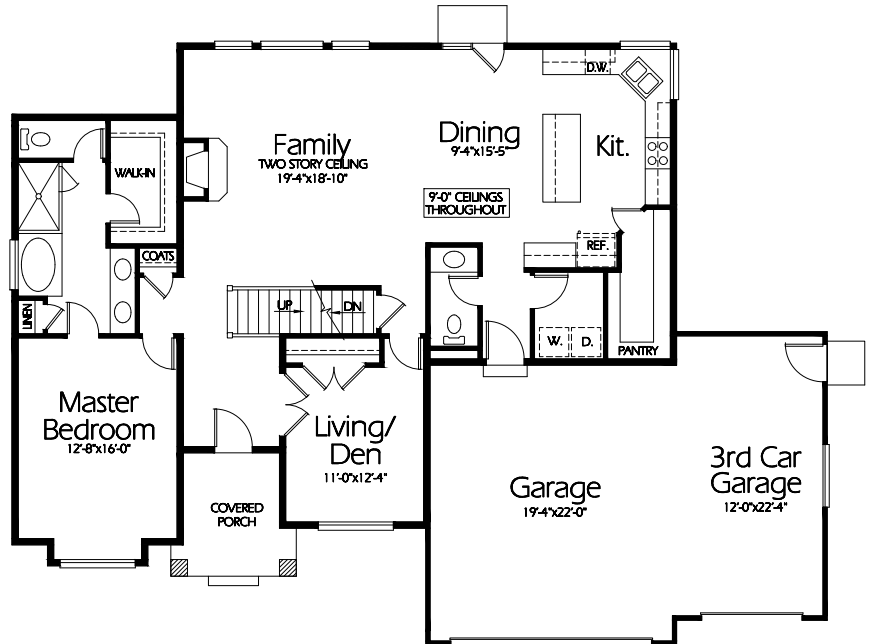

TS-2457a

Upper Level

752 Sq. Feet
281± Sq. Feet Bonus

Main Level

1705 Sq. Feet

Plan TS-2457a

Bonus Room

Overall Dimensions 65'-0" x 48'-0"
2457 Finished Sq. Feet
Room Sizes Shown Are Approximate