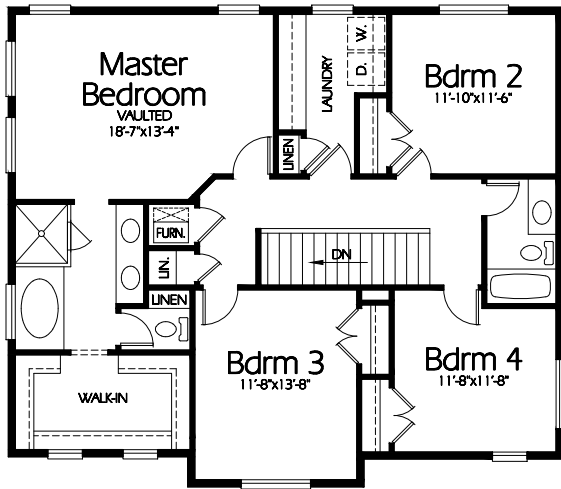

TS-2447C

Front Elevation

Upper Level
1274 Sq. Feet

Main Level
1173 Sq. Feet

Plan TS-2447c

Overall Dimensions 53'-7"x51'-6"
2447 Finished Sq. Feet
Room Sizes Shown Are Approximate

Hearthstone
Home Design

94 North 100 West - Bountiful, Utah 84010
Phone: (801) 298-2505
www.hearthstonedesign.com
info@hearthstonedesign.com