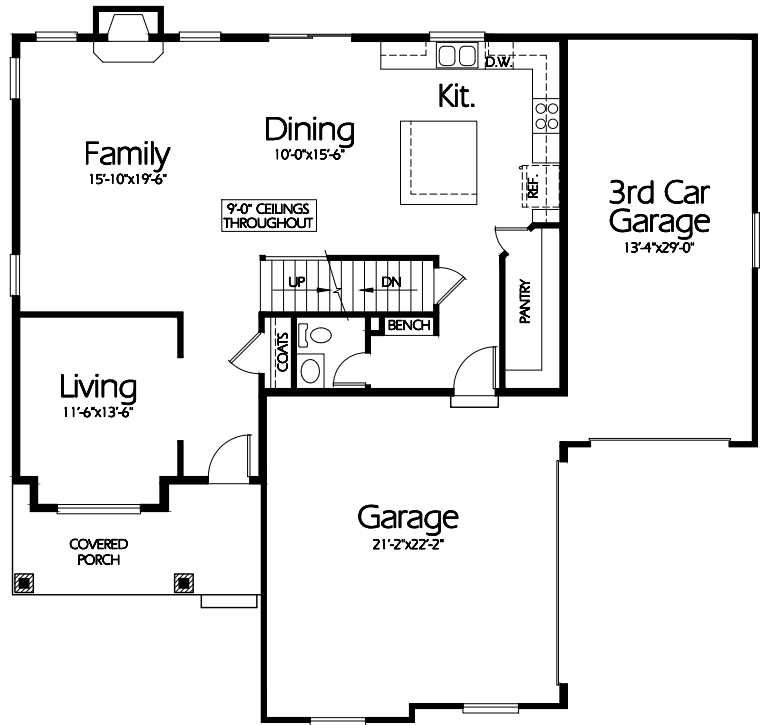

TS-2447C

Front Elevation

Upper Level
1274 Sq. Feet

Main Level
1173 Sq. Feet

Plan TS-2447c

Overall Dimensions 53'-7"x51'-6"
2447 Finished Sq. Feet
Room Sizes Shown Are Approximate

Hearthstone
Home Design

94 North 100 West - Bountiful, Utah 84010
Phone: (801) 298-2505
www.hearthstonedesign.com
info@hearthstonedesign.com