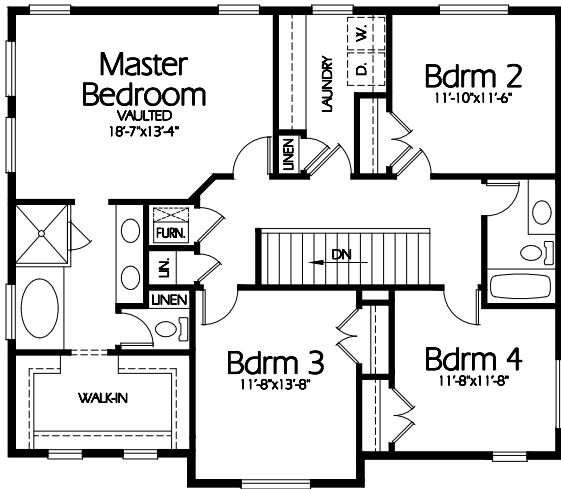

TS-2447b

## Front Elevation

**Upper Level**  
1274 Sq. Feet

**Main Level**  
1173 Sq. Feet

## Plan TS-2447b

Overall Dimensions 53'-7"x51'-6"  
2447 Finished Sq. Feet  
Room Sizes Shown Are Approximate

**Hearthstone**  
Home Design  
94 North 100 West - Bountiful, Utah 84010  
Phone: (801) 298-2505  
www.hearthstonedesign.com  
info@hearthstonedesign.com