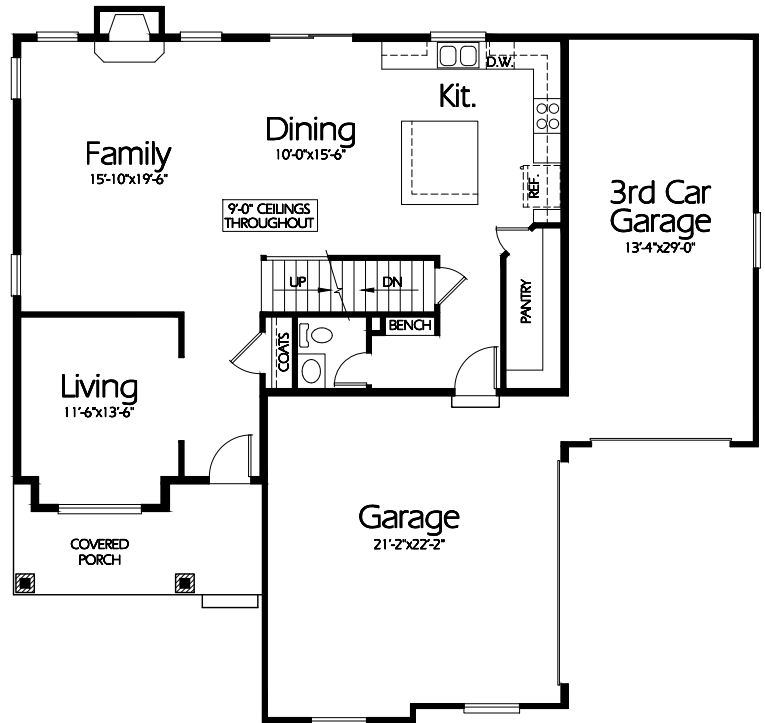

TS-2447b

## Front Elevation

**Upper Level**  
1274 Sq. Feet

**Main Level**  
1173 Sq. Feet

## Plan TS-2447b

Overall Dimensions 53'-7"x51'-6"  
2447 Finished Sq. Feet  
Room Sizes Shown Are Approximate

**Hearthstone**  
Home Design  
94 North 100 West - Bountiful, Utah 84010  
Phone: (801) 298-2505  
www.hearthstonedesign.com  
info@hearthstonedesign.com