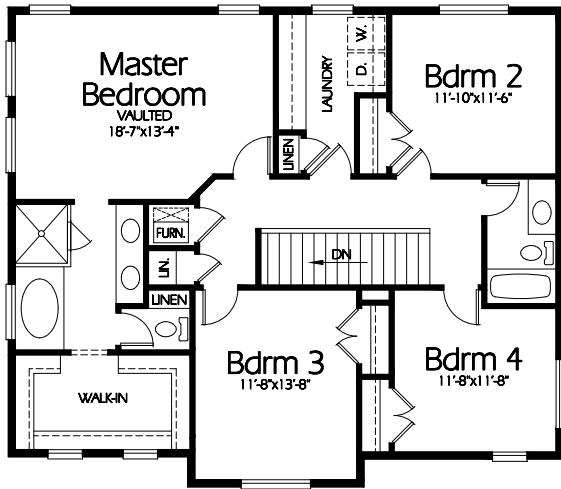

TS-2447a

Front Elevation

Upper Level
1274 Sq. Feet

Main Level
1173 Sq. Feet

Plan TS-2447a

Overall Dimensions 53'-7"x51'-6"
2447 Finished Sq. Feet
Room Sizes Shown Are Approximate

**Hearthstone
Home Design**
94 North 100 West - Bountiful, Utah 84010
Phone: (801) 298-2505
www.hearthstonedesign.com
info@hearthstonedesign.com