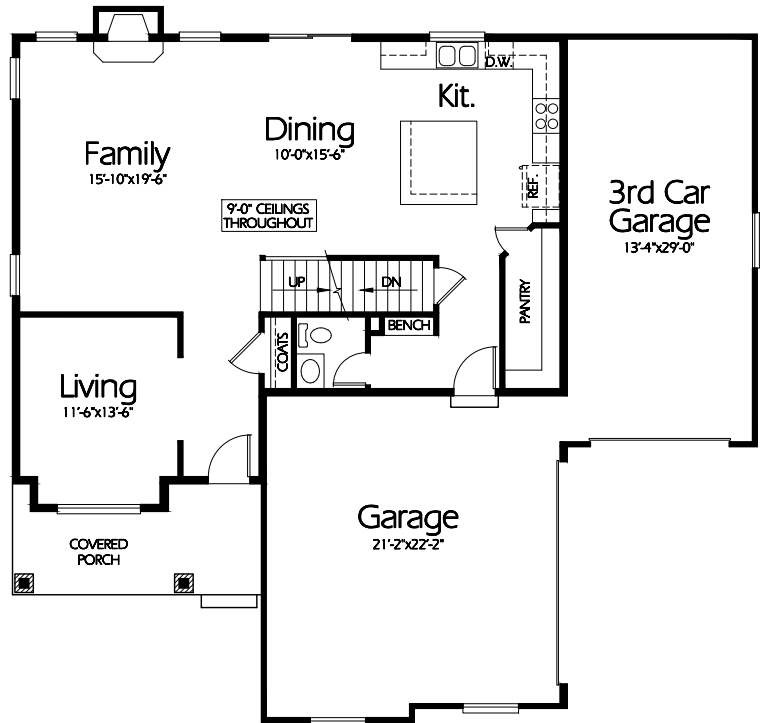

TS-2447a

Front Elevation

Upper Level
1274 Sq. Feet

Main Level
1173 Sq. Feet

Plan TS-2447a

Overall Dimensions 53'-7"x51'-6"
2447 Finished Sq. Feet
Room Sizes Shown Are Approximate

**Hearthstone
Home Design**
94 North 100 West - Bountiful, Utah 84010
Phone: (801) 298-2505
www.hearthstonedesign.com
info@hearthstonedesign.com