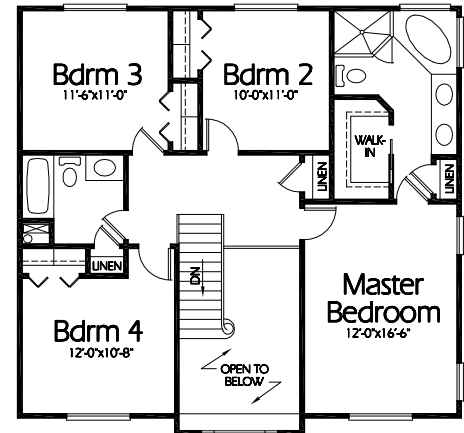

TS-2428a

Also available with front entry garage

Main Level
1438 Sq. Feet

Upper Level
990 Sq. Feet

Plan TS-2428a

Overall Dimensions 64'-10" x 47'-0"
2428 Finished Sq. Feet
Room Sizes Shown Are Approximate

Hearthstone
Home Design
94 North 100 West - Bountiful, Utah 84010
Phone: (801) 298-2505 - Fax: (801) 298-3077
www.hearthstonedesign.com