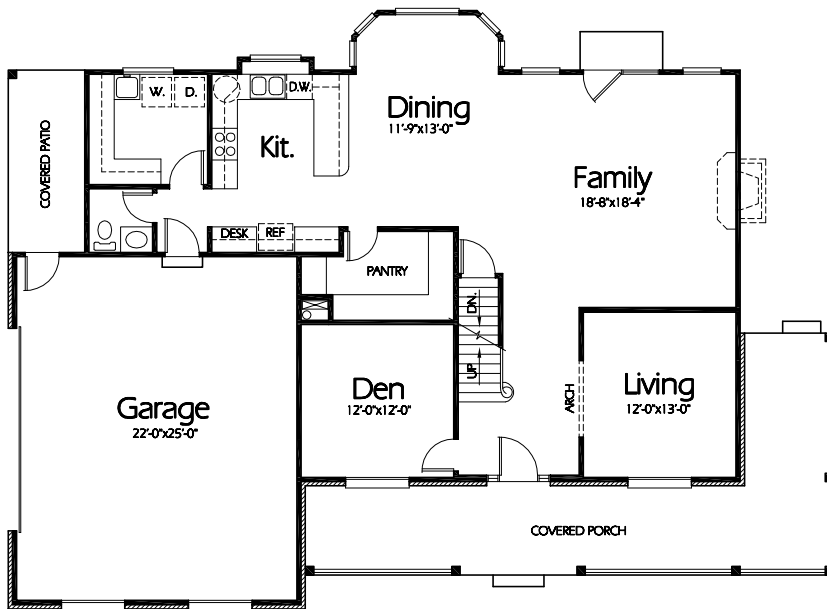

TS-2428a

Also available with front entry garage

Main Level
1438 Sq. Feet

Upper Level
990 Sq. Feet

Plan TS-2428a

Overall Dimensions 64'-10" x 47'-0"
2428 Finished Sq. Feet
Room Sizes Shown Are Approximate

Hearthstone
Home Design
94 North 100 West - Bountiful, Utah 84010
Phone: (801) 298-2505 - Fax: (801) 298-3077
www.hearthstonedesign.com