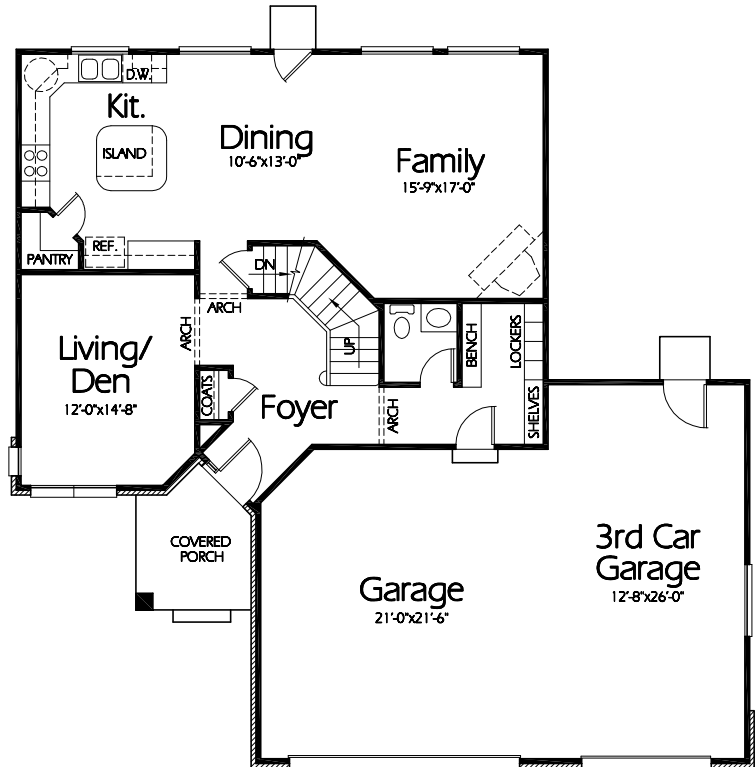

**Front Elevation**

TS-2414a

**Upper Level**

1325 Sq. Feet

**Main Level**

1089 Sq. Feet  
9' High Ceilings

**Plan TS-2414a**

Upper Level Laundry

Overall Dimensions 51'-0" x 50'-0"

2379 Finished Sq. Feet

Room Sizes Shown Are Approximate

*Hearthstone  
Home Design*

94 North 100 West - Bountiful, Utah 84010  
Phone: (801) 298-2505 - Fax: (801) 298-3077  
www.hearthstonedesign.com