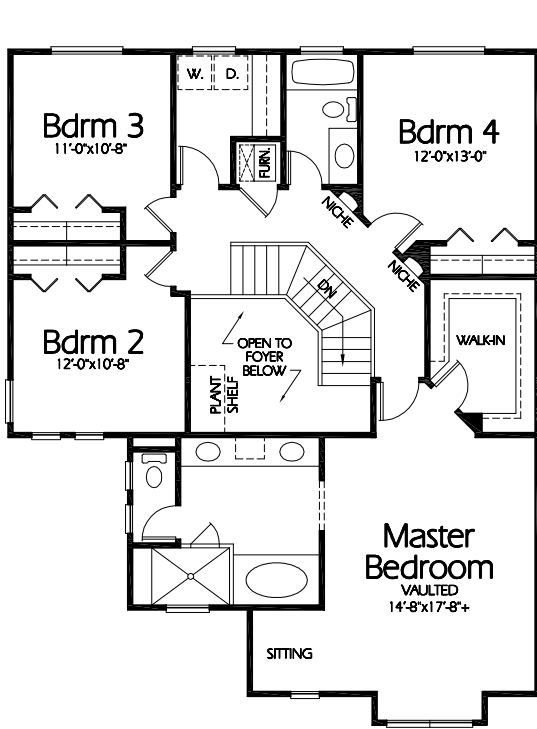

**Front Elevation**

TS-2414a

**Upper Level**

1325 Sq. Feet

**Main Level**

1089 Sq. Feet  
9' High Ceilings

**Plan TS-2414a**

Upper Level Laundry

Overall Dimensions 51'-0" x 50'-0"

2379 Finished Sq. Feet

Room Sizes Shown Are Approximate

*Hearthstone  
Home Design*

94 North 100 West - Bountiful, Utah 84010  
Phone: (801) 298-2505 - Fax: (801) 298-3077  
www.hearthstonedesign.com