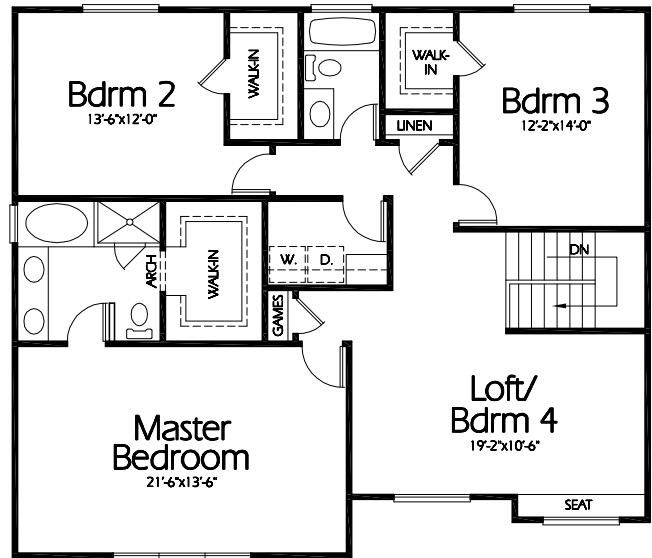

TS-2406b

**Main Level**

981 Sq. Feet

**Upper Level**

1425 Sq. Feet

**Plan TS-2406b**

Overall Dimensions 41'-8" x 36'-4"  
 2406 Finished Sq. Feet  
 Room Sizes Shown Are Approximate

*Hearthstone  
 Home Design*