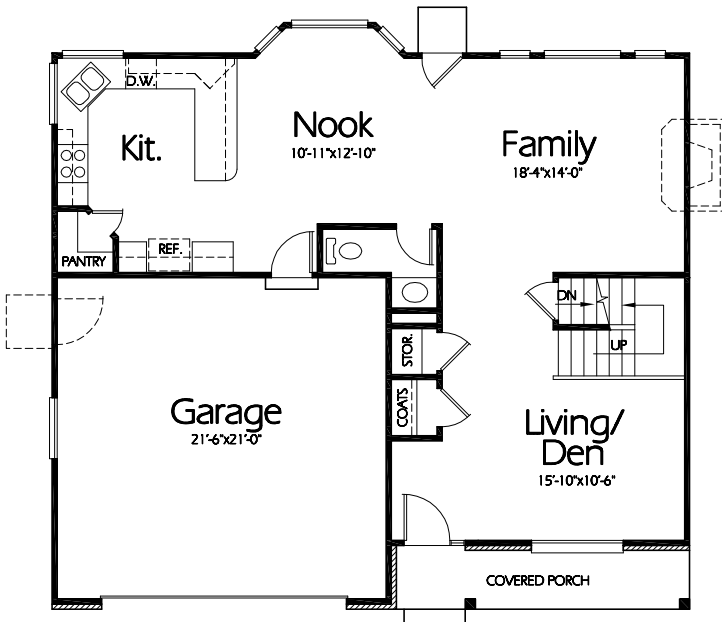

TS-2406b

**Main Level**

981 Sq. Feet

**Upper Level**

1425 Sq. Feet

**Plan TS-2406b**

Overall Dimensions 41'-8" x 36'-4"  
 2406 Finished Sq. Feet  
 Room Sizes Shown Are Approximate

*Hearthstone  
 Home Design*