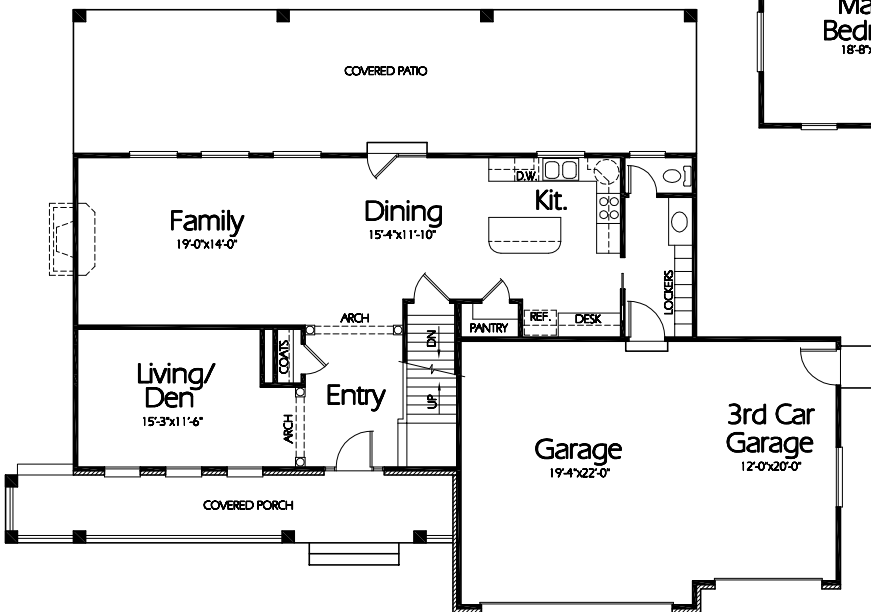

TS-2398b

Upper Level
1295 Sq. Feet

Main Level
1176 Sq. Feet

Plan TS-2398b

Overall Dimensions 69'-8"x50'-4"
2471 Finished Sq. Feet
Room Sizes Shown Are Approximate

Hearthstone
Home Design
94 North 100 West - Bountiful, Utah 84010
Phone: (801) 298-2505 - Fax: (801) 298-3077
www.hearthstonedesign.com