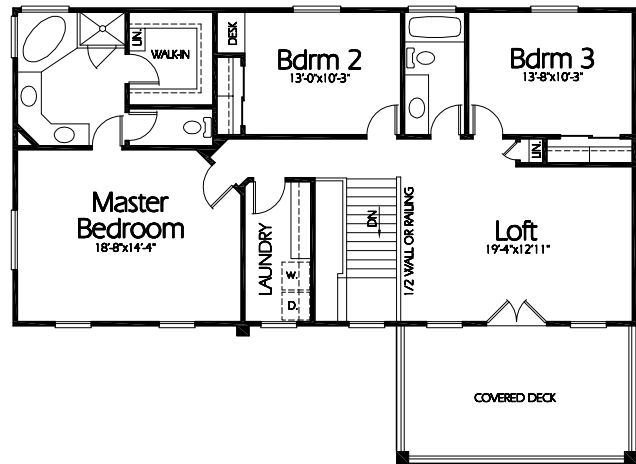

TS-2398b

Upper Level
1295 Sq. Feet

Main Level
1176 Sq. Feet

Plan TS-2398b

Overall Dimensions 69'-8"x50'-4"
2471 Finished Sq. Feet
Room Sizes Shown Are Approximate

Hearthstone
Home Design
94 North 100 West - Bountiful, Utah 84010
Phone: (801) 298-2505 - Fax: (801) 298-3077
www.hearthstonedesign.com