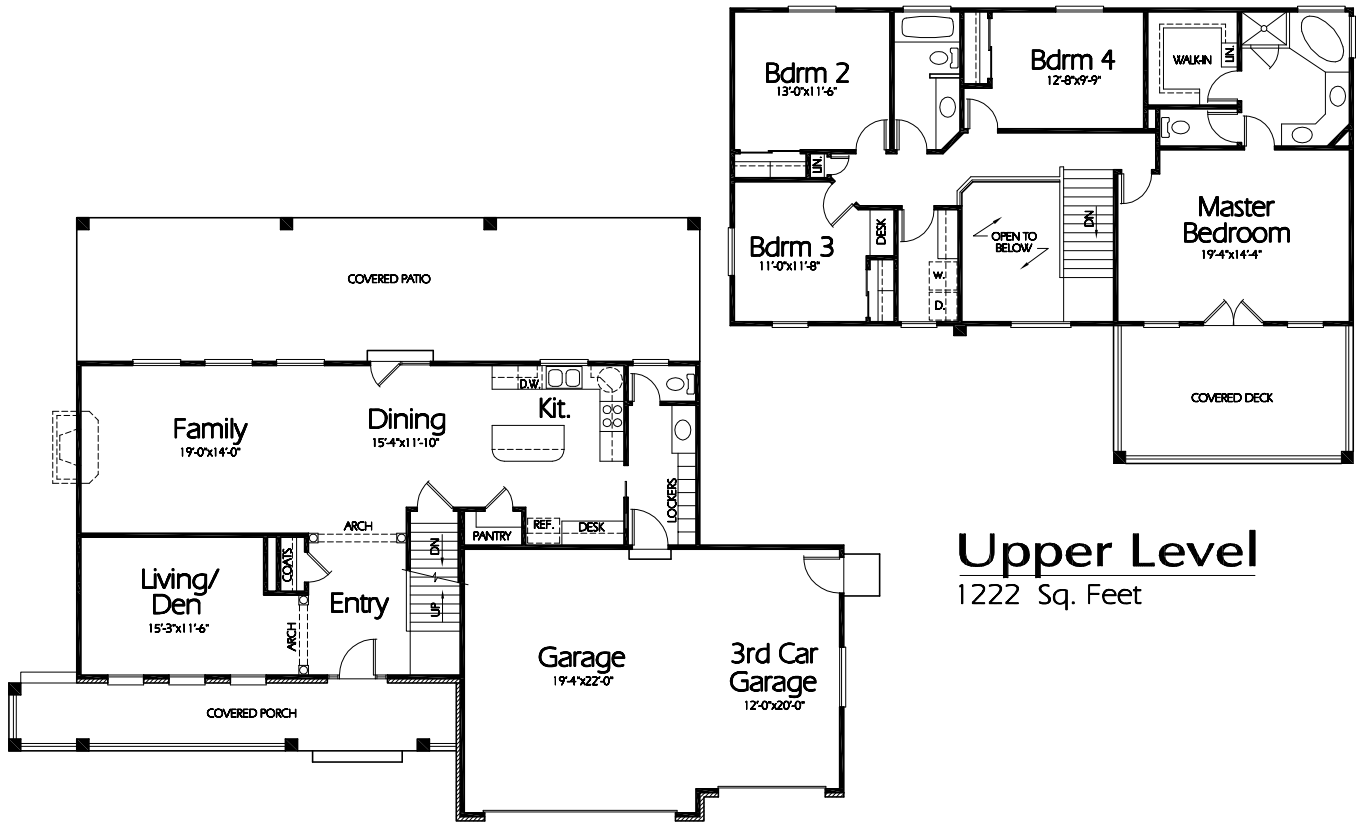

TS-2398a

Main Level
1176 Sq. Feet

Upper Level
1222 Sq. Feet

Plan TS-2398a

Overall Dimensions 69'-8"x50'-4"
2398 Finished Sq. Feet
Room Sizes Shown Are Approximate

Hearthstone
Home Design
94 North 100 West - Bountiful, Utah 84010
Phone: (801) 298-2505 - Fax: (801) 298-3077
www.hearthstonedesign.com