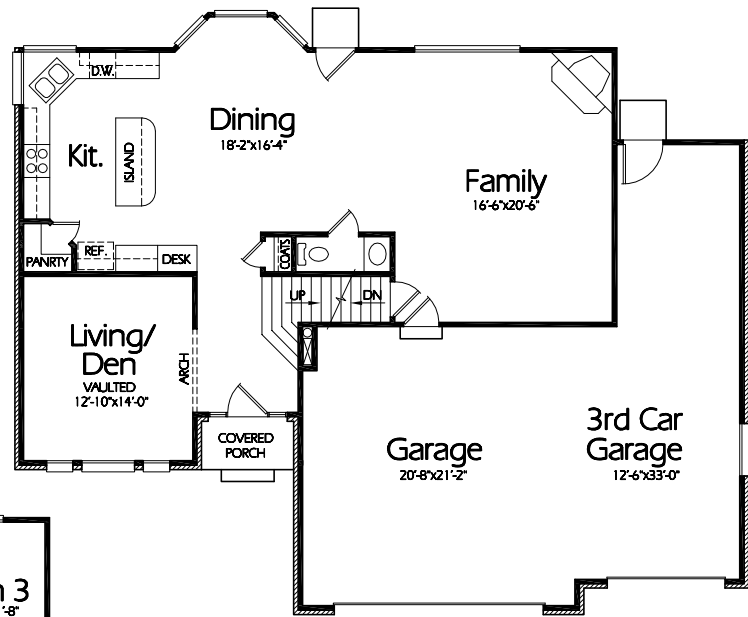

TS-2393a

Main Level
1195 Sq. Feet

Upper Level
1198 Sq. Feet

Plan TS-2393a

Overall Dimensions 55'-8" x 45'-8"
2393 Finished Sq. Feet
Room Sizes Shown Are Approximate

*Hearthstone
Home Design*

94 North 100 West - Bountiful, Utah 84010
Phone: (801) 298-2505 - Fax: (801) 298-3077
www.hearthstonehomedesign.com