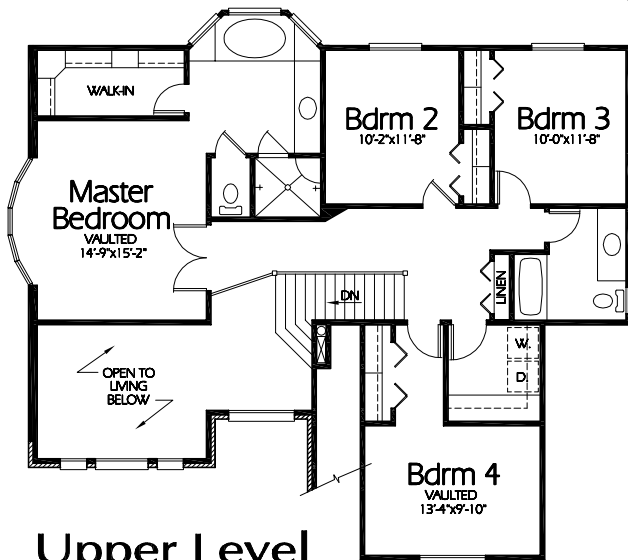

TS-2393a

Main Level
1195 Sq. Feet

Upper Level
1198 Sq. Feet

Plan TS-2393a

Overall Dimensions 55'-8" x 45'-8"
2393 Finished Sq. Feet
Room Sizes Shown Are Approximate

*Hearthstone
Home Design*

94 North 100 West - Bountiful, Utah 84010
Phone: (801) 298-2505 - Fax: (801) 298-3077
www.hearthstonehomedesign.com