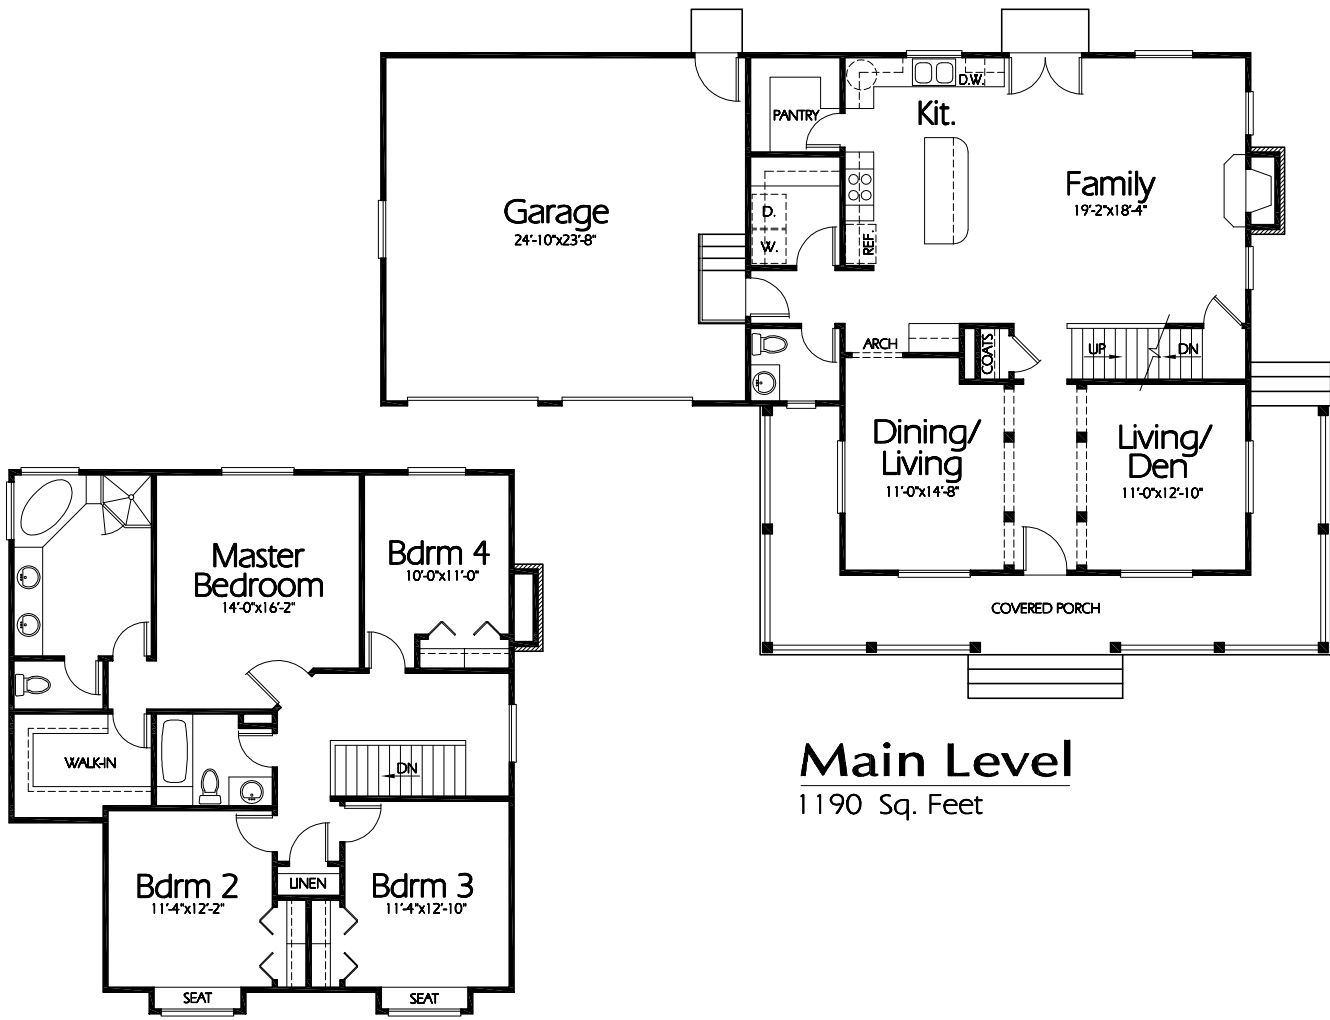

TS-2388a

Upper Level
1198 Sq. Feet

Main Level
1190 Sq. Feet

Plan TS-2388a

Overall Dimensions 65'-6" x 41'-6"
2388 Finished Sq. Feet
Room Sizes Shown Are Approximate

*Hearthstone
Home Design*

94 North 100 West - Bountiful, Utah 84010
Phone: (801) 298-2505 - Fax: (801) 298-3077
www.hearthstonehomedesign.com