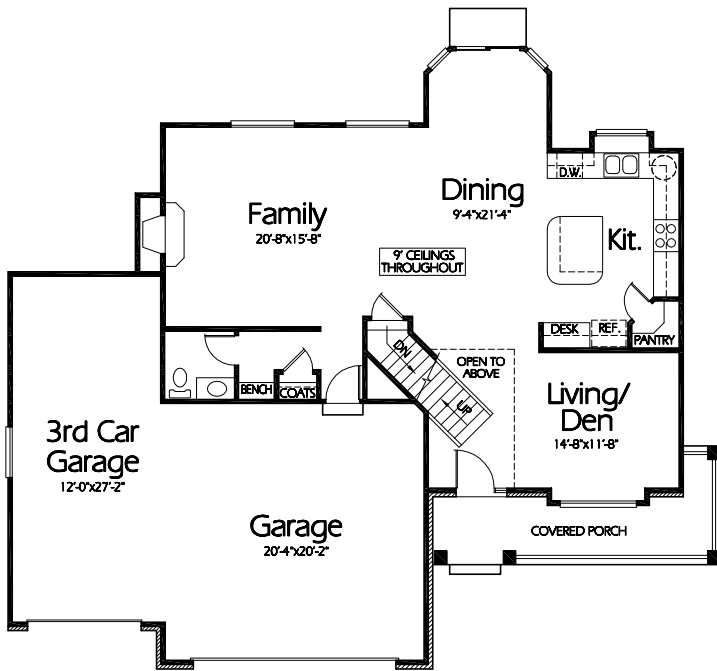

TS-2375b

Main Level

1092 Sq. Feet
9' High Ceilings

Upper Level

1283 Sq. Feet

Plan TS-2375b

Overall Dimensions 56'-0" x 48'-10"
2375 Finished Sq. Feet
Room Sizes Shown Are Approximate

*Hearthstone
Home Design*