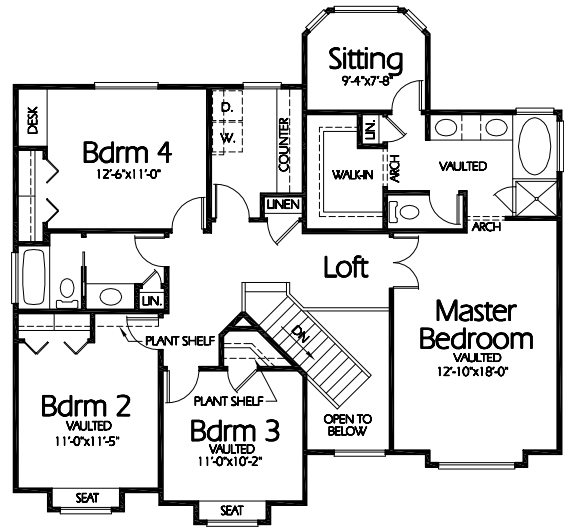

TS-2375b

Main Level

1092 Sq. Feet
9' High Ceilings

Upper Level

1283 Sq. Feet

Plan TS-2375b

Overall Dimensions 56'-0" x 48'-10"
2375 Finished Sq. Feet
Room Sizes Shown Are Approximate

*Hearthstone
Home Design*