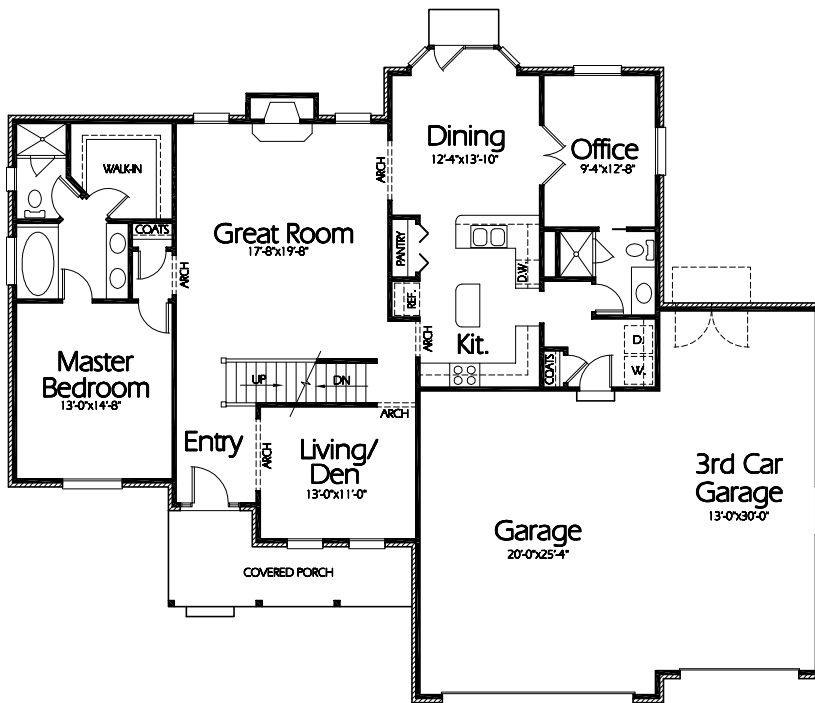

**Front Elevation**

TS-2373b

**Main Level**

1706 Sq. Feet

**Upper Level**

667 Sq. Feet

**Plan TS-2373b**

Overall Dimensions 68'-0" x 54'-10"  
 2373 Finished Sq. Feet  
 Room Sizes Shown Are Approximate