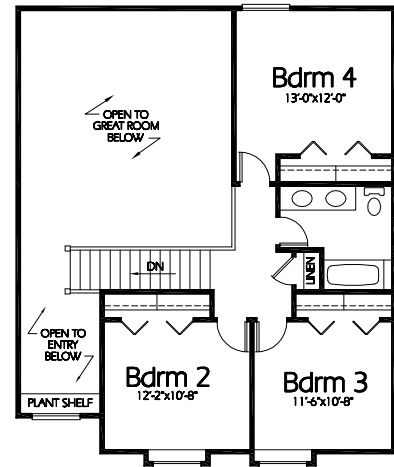

**Front Elevation**

TS-2373b

**Main Level**

1706 Sq. Feet

**Upper Level**

667 Sq. Feet

**Plan TS-2373b**

Overall Dimensions 68'-0" x 54'-10"  
 2373 Finished Sq. Feet  
 Room Sizes Shown Are Approximate