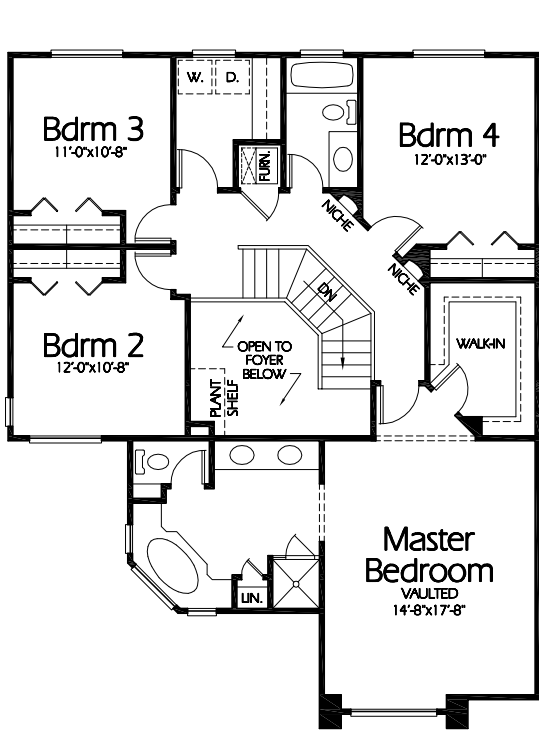

TS-2365C

**Upper Level**

1290 Sq. Feet

**Main Level**

1089 Sq. Feet  
9' High Ceilings

**Plan TS-2365c**

Upper Level Laundry

Overall Dimensions 51'-0"x50'-0"

2379 Finished Sq. Feet

Room Sizes Shown Are Approximate

*Hearthstone  
Home Design*

94 North 100 West - Bountiful, Utah 84010

Phone: (801) 298-2505 - Fax: (801) 298-3077

www.hearthstonedesign.com