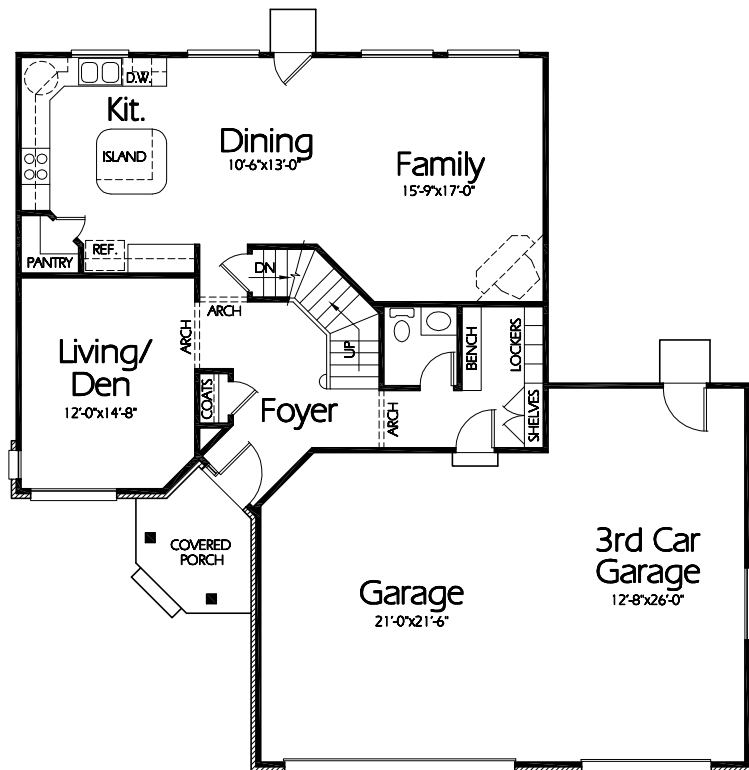

TS-2365C

**Upper Level**

1290 Sq. Feet

**Main Level**

1089 Sq. Feet  
9' High Ceilings

**Plan TS-2365c**

Upper Level Laundry

Overall Dimensions 51'-0"x50'-0"

2379 Finished Sq. Feet

Room Sizes Shown Are Approximate

*Hearthstone  
Home Design*

94 North 100 West - Bountiful, Utah 84010

Phone: (801) 298-2505 - Fax: (801) 298-3077

www.hearthstonedesign.com