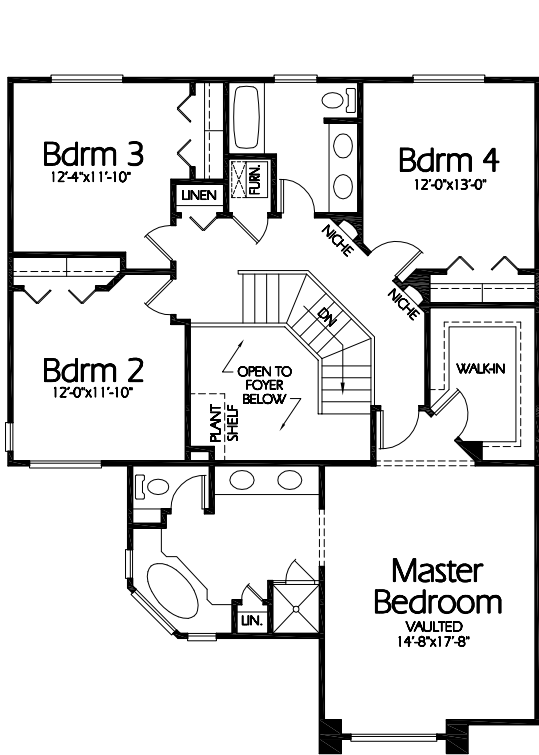

TS-2365a

Upper Level

1290 Sq. Feet

Main Level

1063 Sq. Feet
9' High Ceilings

Plan TS-2365a

Overall Dimensions 51'-0" x 51'-10"
2353 Finished Sq. Feet
Room Sizes Shown Are Approximate

Hearthstone
Home Design