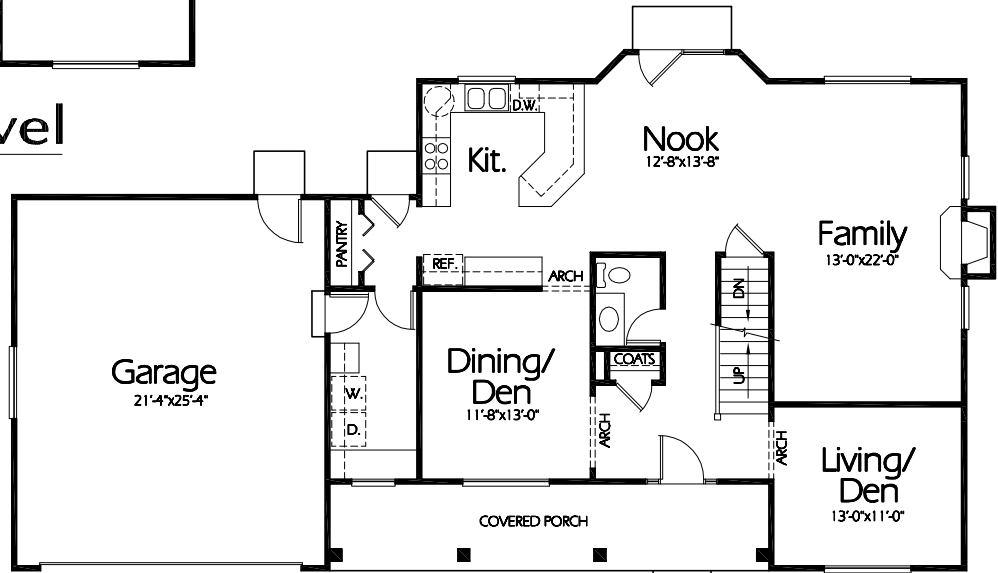

TS-2358b

Upper Level

1072 Sq. Feet

Main Level

1286 Sq. Feet

Plan TS-2358b

Overall Dimensions 66'-0" x 34'-0"
 2358 Finished Sq. Feet
 Room Sizes Shown Are Approximate

Hearthstone
 Home Design