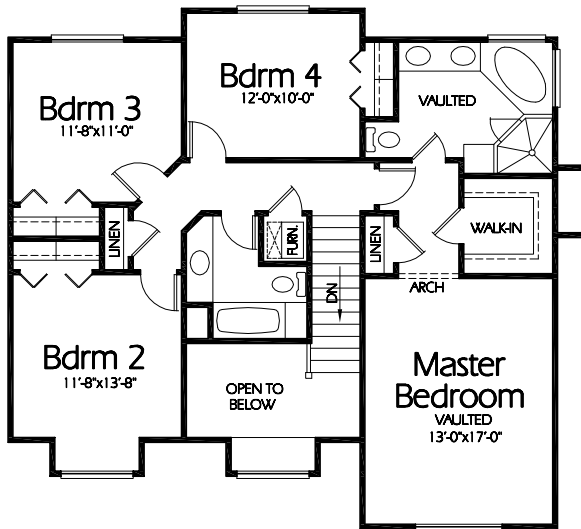

TS-2358b

Upper Level

1072 Sq. Feet

Main Level

1286 Sq. Feet

Plan TS-2358b

Overall Dimensions 66'-0" x 34'-0"
 2358 Finished Sq. Feet
 Room Sizes Shown Are Approximate

Hearthstone
 Home Design