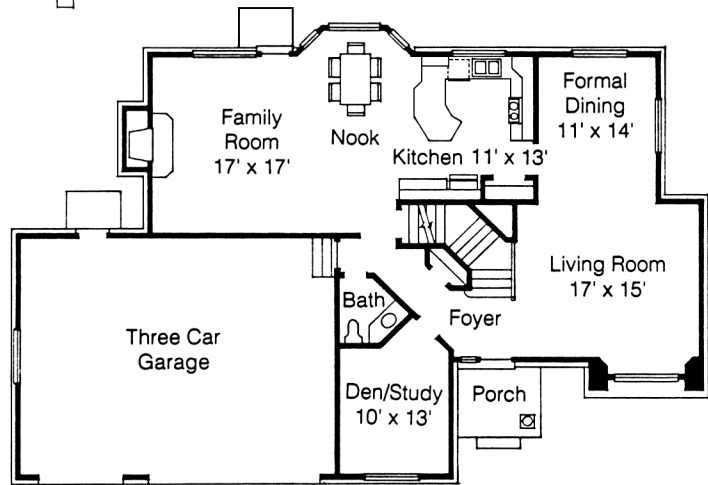

TS-2356a

**Upper Level**  
1008 Sq. Feet

**Main Level**  
1348 Sq. Feet

**Plan TS-2356a**

Overall Dimensions 64'-0"x41'-0"  
2356 Finished Sq. Feet  
Room Sizes Shown Are Approximate

*Hearthstone*  
*Home Design*  
94 North 100 West - Bountiful, Utah 84010  
Phone: (801) 298-2505 - Fax: (801) 298-3077  
[www.hearthstonedesign.com](http://www.hearthstonedesign.com)