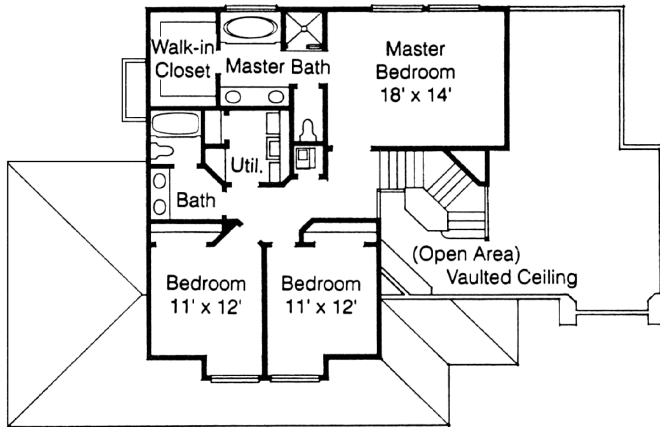

TS-2356a

**Upper Level**  
1008 Sq. Feet

**Main Level**  
1348 Sq. Feet

**Plan TS-2356a**

Overall Dimensions 64'-0"x41'-0"  
2356 Finished Sq. Feet  
Room Sizes Shown Are Approximate

*Hearthstone*  
*Home Design*  
94 North 100 West - Bountiful, Utah 84010  
Phone: (801) 298-2505 - Fax: (801) 298-3077  
[www.hearthstonedesign.com](http://www.hearthstonedesign.com)