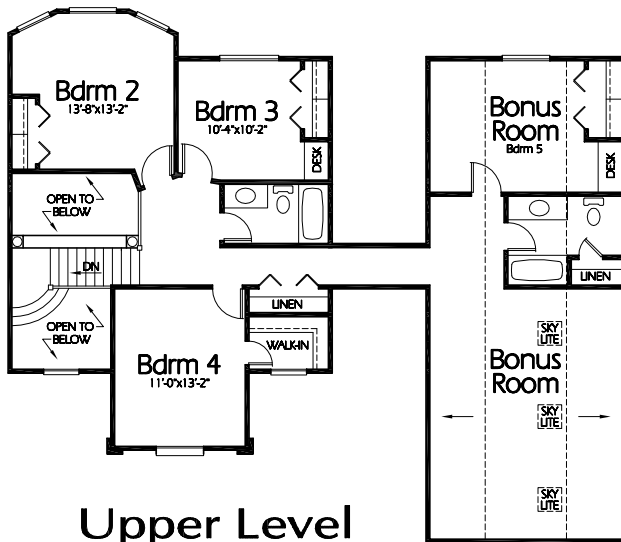

TS-2346a

**Main Level**  
1660 Sq. Feet

**Upper Level**  
686 Sq. Feet  
691± Sq. Feet Bonus Room

**Plan TS-2346a**

Overall Dimensions 74'-4" x 47'-0"  
2346 Finished Sq. Feet  
Room Sizes Shown Are Approximate