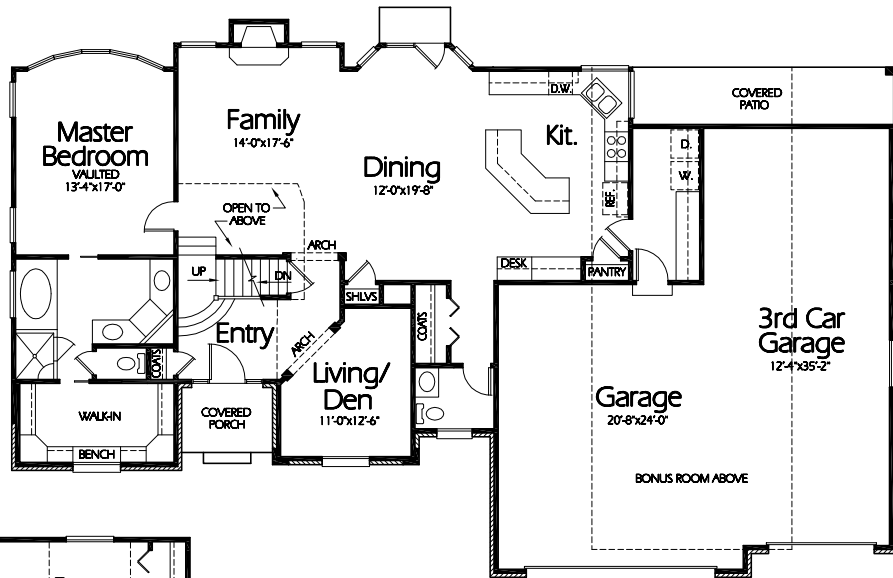

TS-2346a

**Main Level**  
1660 Sq. Feet

**Upper Level**  
686 Sq. Feet  
691± Sq. Feet Bonus Room

**Plan TS-2346a**

Overall Dimensions 74'-4" x 47'-0"  
2346 Finished Sq. Feet  
Room Sizes Shown Are Approximate