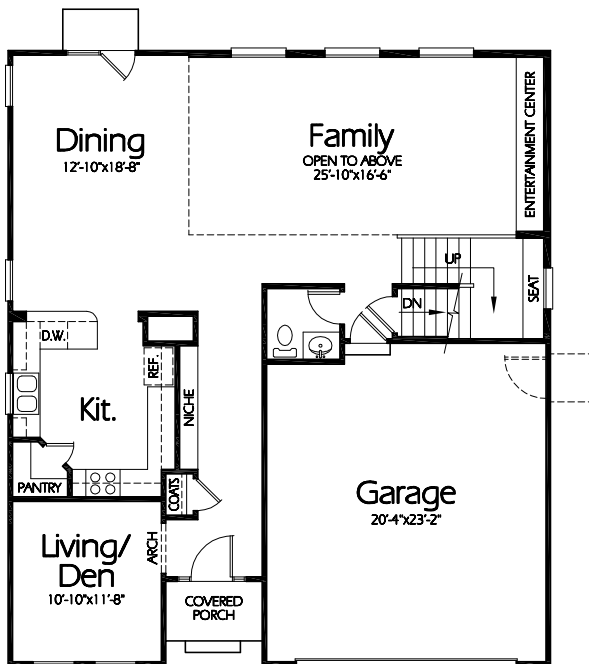

Front Elevation

TS-2344a

Main Level

1249 Sq. Feet

Upper Level

1095 Sq. Feet

Plan TS-2344a

Overall Dimensions 39'-6" x 44'-10"
 2344 Finished Sq. Feet
 Room Sizes Shown Are Approximate