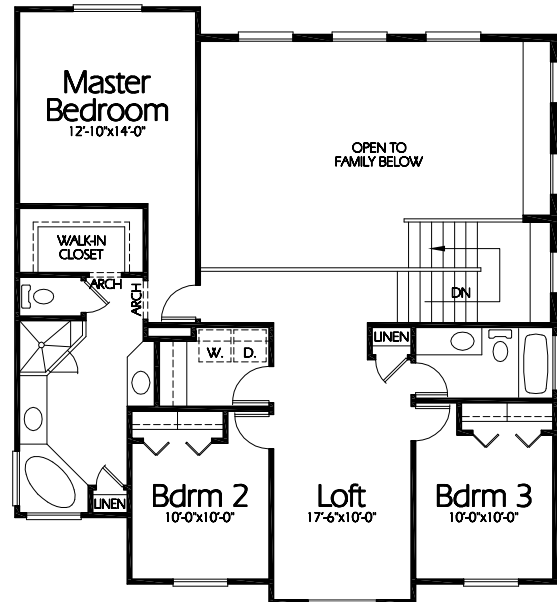

Front Elevation

TS-2344a

Main Level

1249 Sq. Feet

Upper Level

1095 Sq. Feet

Plan TS-2344a

Overall Dimensions 39'-6" x 44'-10"
 2344 Finished Sq. Feet
 Room Sizes Shown Are Approximate